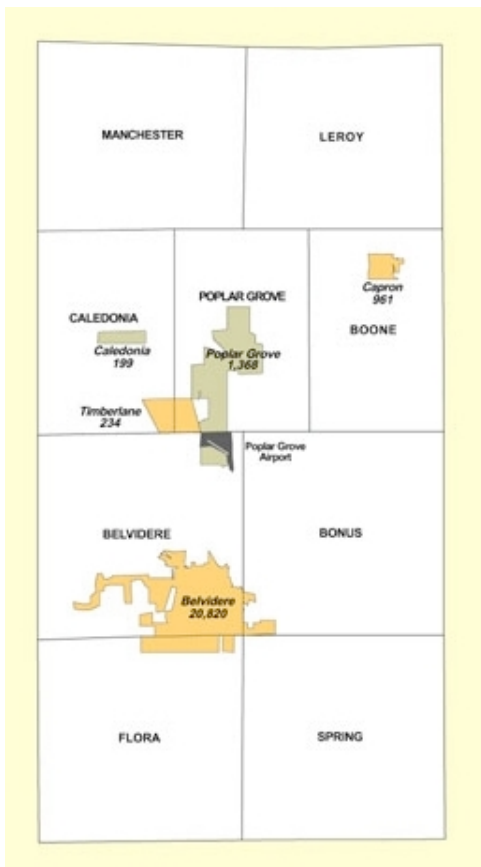

Boone County Illinois

The Boone County 9-1-1 center serves the entire county, including Belvidere PD, the only other police agency in the county as well as the Sheriff's Office, and the local fire departments. 2 repeaters, one in Belvidere and the other in Poplar Grove cover Sheriff and Belvidere PD dispatch operations.

As of November 2007, the Boone County 9-1-1 Center is using StarCom21 for Sheriff's Dispatch. See the CARMA StarCom21 Profile for details.

- 1376 Dispatch F1
- 1377 Car to Car F2
- 1378 Tac 3
- 1379 Tac 4
- 1380
- 1381
- 1382
- 1383
- 1384
- 1385

Boone County Numbering:

<u>Sheriff's Police</u>	<u>Belvidere PD</u>
3 digits Patrol	2 digits: Patrol
20K-x Supervisors	9K-x Supervisors
20S-x Sergeants	9S-x Sergeants
20D-x Detectives	9T-x Traffic Units