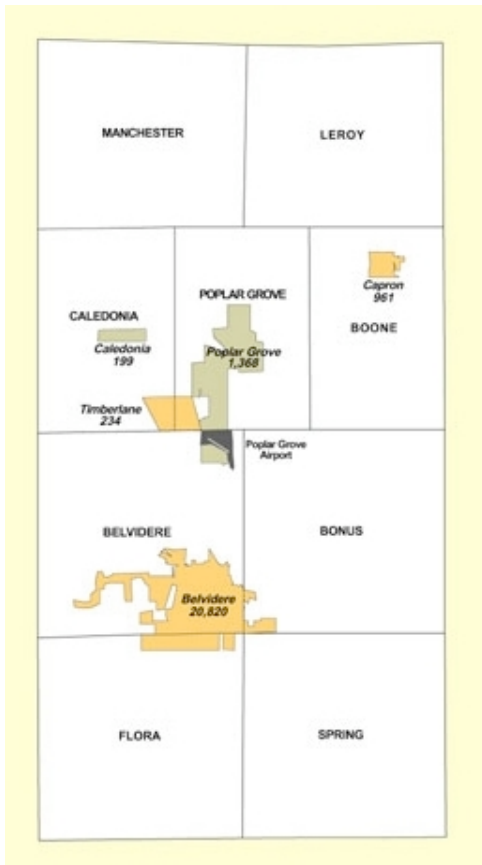

Boone County Illinois

The Boone County 9-1-1 center serves the entire county, including Belvidere PD, the only other police agency in the county as well as the Sheriff's Office, and the local fire departments. 2 repeaters, one in Belvidere and the other in Poplar Grove cover Sheriff and Belvidere PD dispatch operations.

As of November 2007, the Boone County 9-1-1 Center is using StarCom21 for Sheriff's Dispatch:

- 1376 Dispatch F1
- 1377 Car to Car F2
- 1378 Tac 3
- 1379 Tac 4
- 1380
- 1381
- 1382
- 1383
- 1384
- 1385

Boone County Numbering:

<u>Sheriff's Police</u>	<u>Belvidere PD</u>
3 digits Patrol	2 digits: Patrol
20K-x Supervisors	9K-x Supervisors
20S-x Sergeants	9S-x Sergeants
20D-x Detectives	9T-x Traffic Units