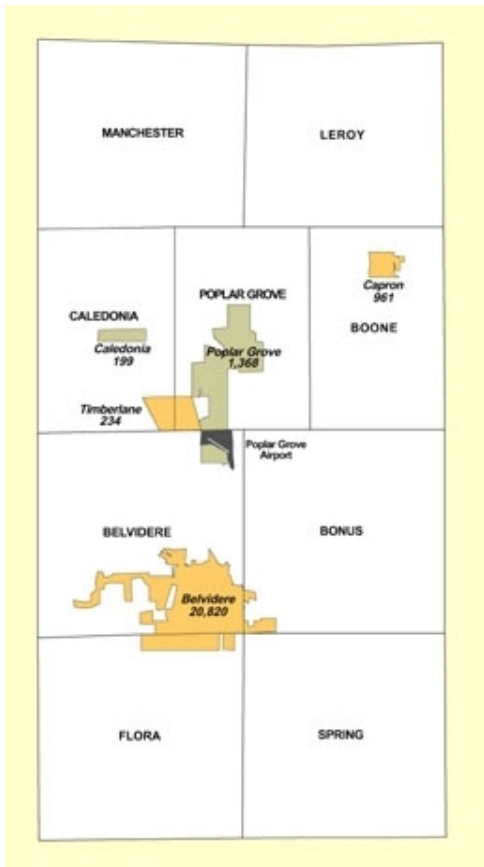

Boone County Illinois

The Boone County 9-1-1 center serves the entire county, including Belvidere PD, the only other police agency in the county as well as the Sheriff's Office, and the local fire departments. 2 repeaters, one in Belvidere and the other in Poplar Grove cover Sheriff and Belvidere PD dispatch operations.

As of November 2007, the Boone County 9-1-1 Center is using StarCom21 for Sheriff's Dispatch. See the CARMA StarCom21 Profile for details.

- 1376 Dispatch F1
- 1377 Car to Car F2
- 1378 Tac 3
- 1379 Tac 4
- 1380
- 1381
- 1382
- 1383
- 1384
- 1385

Boone County Numbering:

| <u>Sheriff's Police</u> | <u>Belvidere PD</u> |
|-------------------------|---------------------|
| 3 digits Patrol | 2 digits: Patrol |
| 20K-x Supervisors | 9K-x Supervisors |
| 20S-x Sergeants | 9S-x Sergeants |
| 20D-x Detectives | 9T-x Traffic Units |