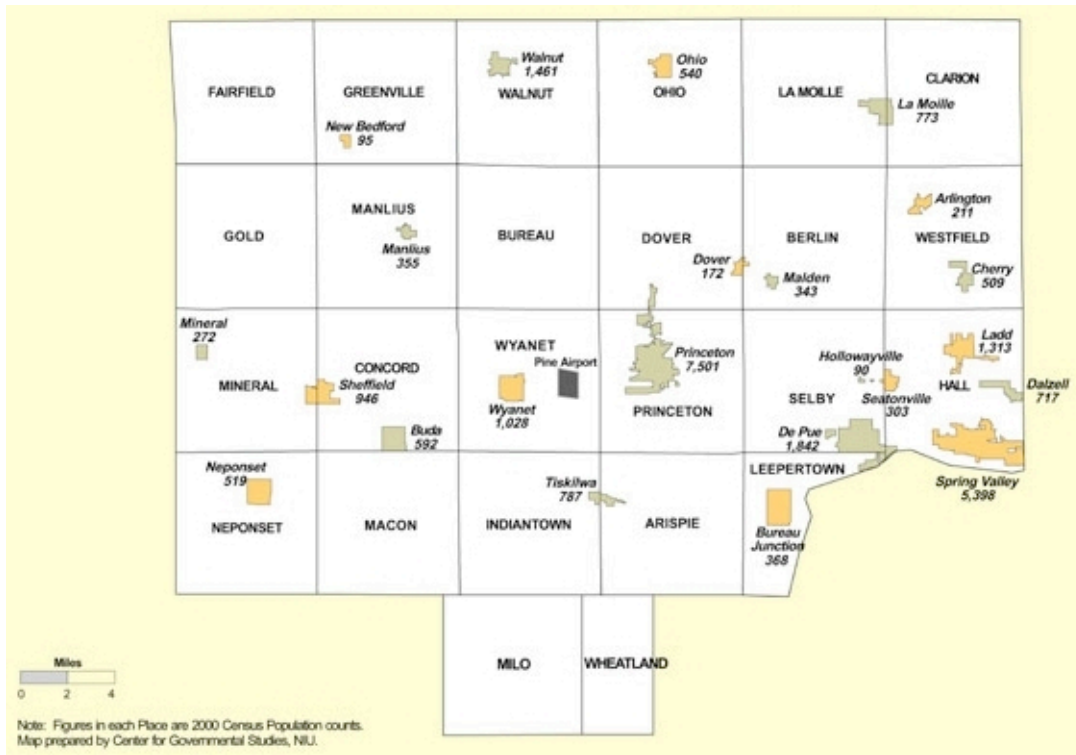

# Bureau County, IL

In 2000 Bureau County upgraded to an Enhanced 9-1-1 system and installed several VHF repeaters and paging towers to handle most public safety communications in the county. The main dispatch center is at the County Jail in Princeton, the back-up is at the Spring Valley PD.