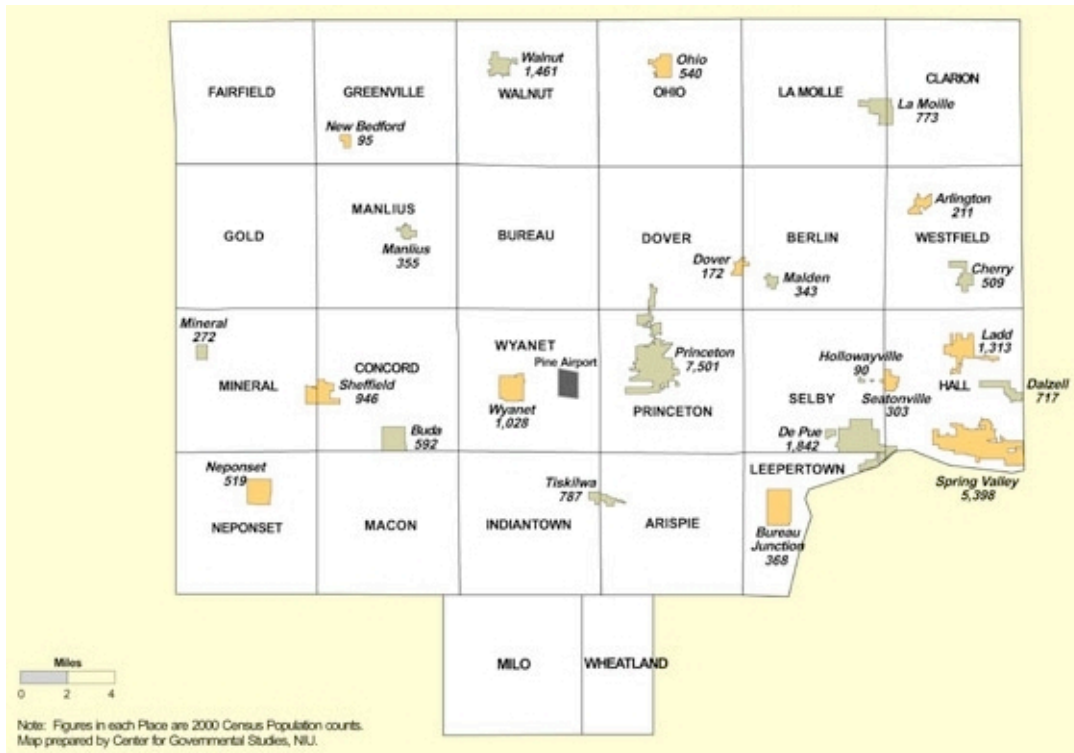

Bureau County, IL

In 2000 Bureau County upgraded to an Enhanced 9-1-1 system and installed several VHF repeaters and paging towers to handle most public safety communications in the county. The main dispatch center is at the County Jail in Princeton, the back-up is at the Spring Valley PD.