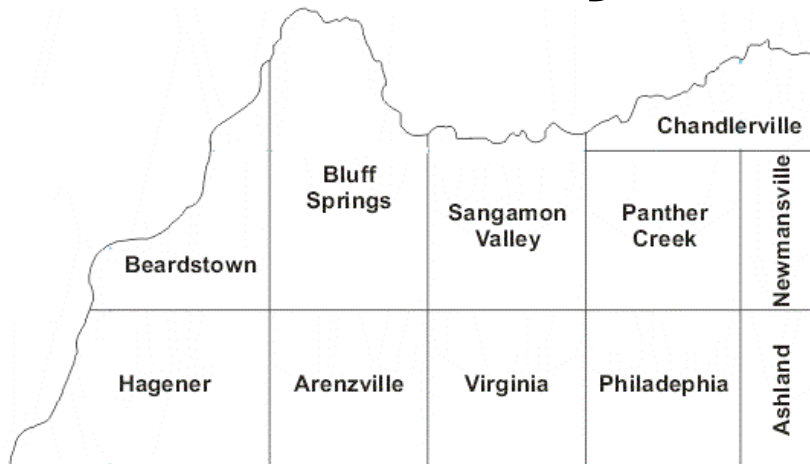

# Cass County, IL

151.1975 146.2 Shf Dispatch, Rpts 154.7925	159.1050 D411 Fire/EMS Disp, Rpts 156.0000
156.1500 Shf Car to Car	153.9050 Fire Control Station
159.1500 67.0 Old Shf Disp., Rpts 153.8150	151.5050 D072 Air-Evac (Serves central IL) Repeats 158.4000
156.2100 159.8 Highway Dept, Rpts 153.860	

453.5875 RX Link for 151.1975 (Virginia)	453.4375 RX Link for 159.1050 (Beardstown)
453.6375 RX Link for 151.1975 (Arenzville)	453.6625 RX Link for 159.1050 (Arenzville)
453.8125 RX Link for 151.1975 (Ashland)	453.7875 RX Link for 159.1050 (Ashland)
458.4375 RX Link for 151.1975 (Beardstown)	(All RX Links are CSQ)

### Township Highway Departments

Arenzville	Bluff Springs	Newmansville	Sangamon Valley
Ashland 154.5150	Chandlerville	Panther Creek	Virginia 159.7650
Beardstown	Hagerer	Philadelphia	159.8700