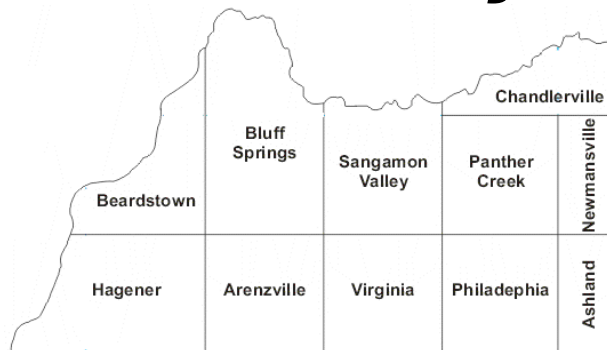

Cass County, IL

151.1975 146.2	Shf Dispatch, Rpts 154.7925	The following channels may use NexEdge digital:
156.1500	Shf Car to Car	151.0625 Repeats 153.7475 (Arenzville)
159.1500 67.0	Old Shf Disp., Rpts 153.8150	150.9950 Repeats 154.0250 (Ashland)
156.2100 159.8	Highway Dept, Rpts 153.860	151.0925 Repeats 153.7625 (Beardstown)
159.1050 D411	Fire/EMS Disp, Rpts 156.0000	151.0775 Repeats 153.8000 (Chandlerville)
153.9050	Fire Control Station	155.0325 Repeats 155.7225 (Virginia)
151.5050 D072	Air-Evac (Serves central IL) Repeats 158.4000	

453.5875 RX Link for 151.1975 (Virginia)	453.4375 RX Link for 159.1050 (Beardstown)
453.6375 RX Link for 151.1975 (Arenzville)	453.6625 RX Link for 159.1050 (Arenzville)
453.8125 RX Link for 151.1975 (Ashland)	453.7875 RX Link for 159.1050 (Ashland)
458.4375 RX Link for 151.1975 (Beardstown)	(All RX Links are CSQ)

Township Highway Departments

Arenzville	Bluff Springs	Newmansville	Sangamon Valley
Ashland 154.5150	Chandlerville	Panther Creek	Virginia 159.7650
Beardstown	Hagerer	Philadelphia	159.8700

Cities and Villages: