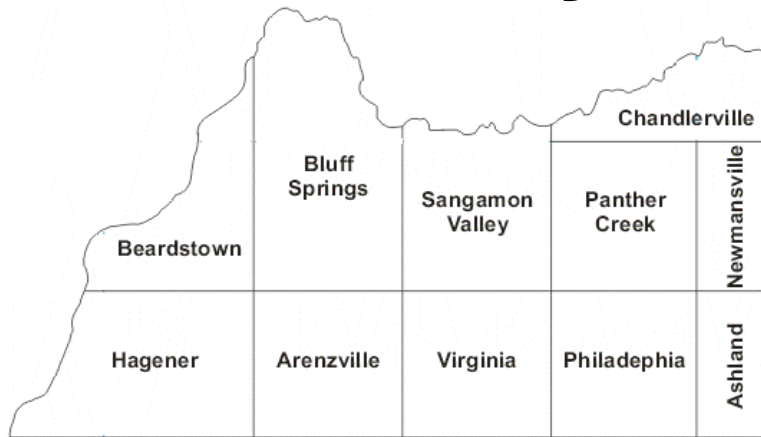

Cass County, IL

151.1975	146.2	Shf	Dispatch, Rpts 154.7925
156.1500		Shf	Car to Car
156.2100	159.8	Hwy	Highway Dept, Rpts 153.860
159.1050	D411	Fire	Fire/EMS Disp, Rpts 156.0000
153.9050		Fire	Control Station
159.6200	D072	EMS	Air-Evac (Serves Repeats 158.400)
155.9475	D025	LG	Health Dept, Repeats 153.9725

The following channels may use NexEdge digital:

151.0625		Repeats 153.7475 (Arenzville)
150.9950		Repeats 154.0250 (Ashland)
151.0925		Repeats 153.7625 (Beardstown)
151.0775		Repeats 153.8000 (Chandlersville)
155.0325		Repeats 155.7225 (Virginia)

Township Highway Departments

Arenzville		
Ashland	154.5150	
Beardstown		
Bluff Springs		
Chandlerville		
Hagener		
Newmansville		
Panther Creek		
Philadelphia		
Sangamon Valley		
Virginia	159.7650,	159.8700