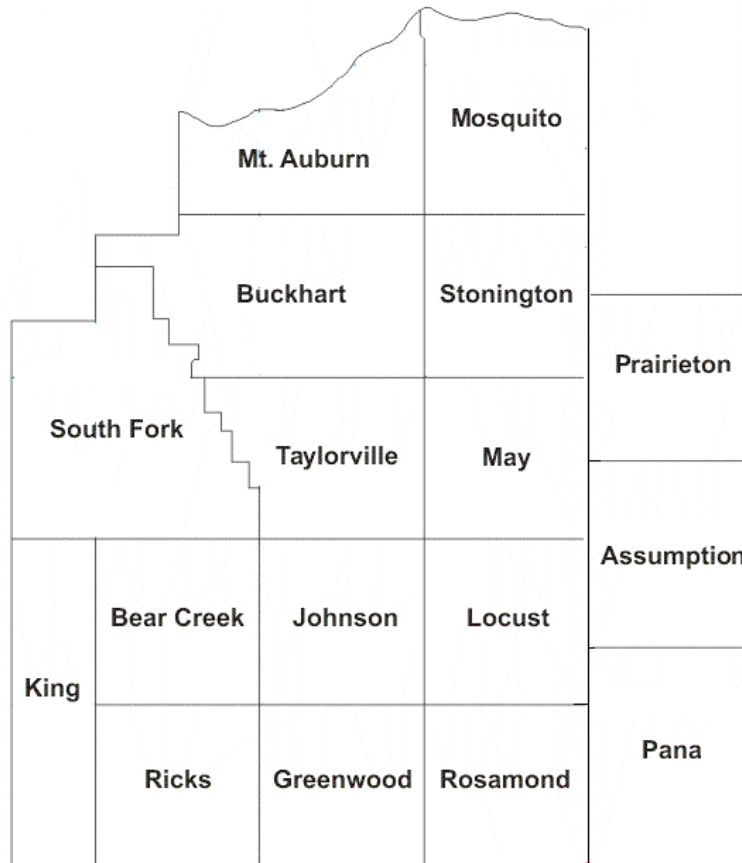

Christian County, IL

County Operations:

155.7000	127.3	Shf	Sheriff's Dispatch, repeats 159.0600
156.1500		Shf	Jail
155.0550	000.0	Shf	IREACH
154.1450	000.0	Fire	Christian County Fire Net (Used by all departments in the county)
465.5875	100.0	Fire	RX Link for 154.415 at Pana
465.6125	67.0	Fire	RX Link for 154.415 at Assumption
460.6125		Fire	RX Link
155.2200		EMS	County EMS Net
045.4400	103.5	EMA	County ESDA Unit
155.0250	000.0	EMA	ESMARN
155.8200		LG	County Housing Authority
463.8500		LG	County Mental Health Association
156.2400	173.8	Hwy	County Highway Department, Repeats 151.0700
151.5050	D072	EMS	Air-Evac (Serves central IL) Repeats 158.4000

Township Highway Departments

Assumption	Locust	151.0100	Ricks	
Bear Creek	May		Roasmond	
Buckhart	Mosquito	151.0400	Southfork	156.2400
Greenwood	Mount Auburn		Stonington	
Johnson	Pana	151.0100	Taylorville	156.2400
King	Prairietown