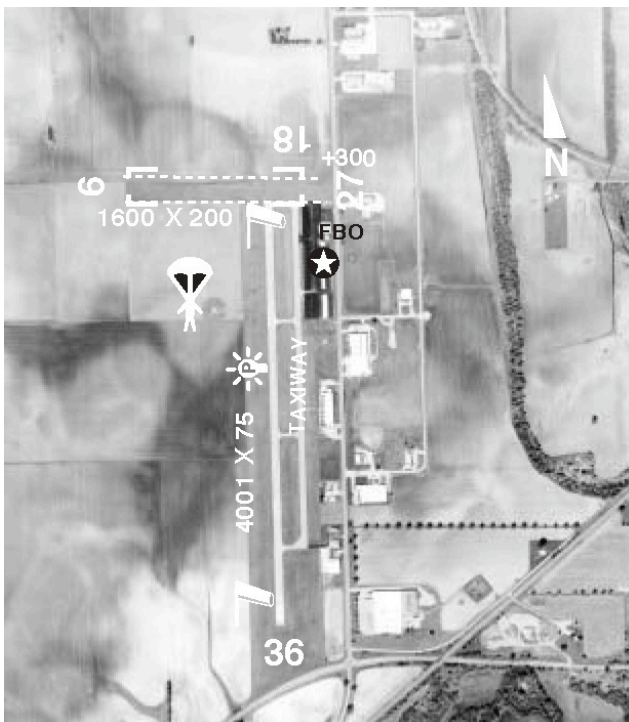

Stonington (Police Patrol by Christian County SO)
154.1450 000.0 Fire Stonington FPD
153.8600 LG City Operations, Repeats 158.9250

Taylorville (Taylorville PD reported as using ClearTalk's SMR for dispatch operations, April 2009)
154.0850 Police Police Dispatch, Repeats 156.0900
154.7550 000.0 Police Taylorville PD, Alternate
159.1950 Fire Taylorville FD Dispatch, Repeats 156.1800
154.1450 000.0 Fire Taylorville FD, County Net
154.1450 000.0 Fire Taylorville Rescue Squad
156.2025 Fire Weather Siren Control
153.8750 LG Sanitary District
154.1000 LG Public Works
155.2800 Hosp St. Vincent Hospital
151.7750 Hosp St. Vincent Hospital
464.4750 Hosp St. Vincent Hospital
462.9250 Hosp St. Vincent Hospital
452.6750 Misc Christian County Senior Transportation
155.1750 School Beck School Bus Co

Tovey (Police Patrol by Christian County SO)
154.1450 000.0 Fire Midland FPD

Railroads and Airport:

Decatur Junction runs from Assumption to Decatur, using 161.2200 for operations

Illinois & Midland runs from Taylorville to Pawnee, using 160.950 for Road and 160.290 for switching.

Norfolk Southern runs from Decatur to St. Louis thru Taylorville, using 160.440 and 161.250.

Union Pacific runs a line thru Pana using 160.410 for Road operations.

Taylorville Municipal Airport
123.8750 AWOS
122.8000 Unicom
118.6000 Approach-Departure