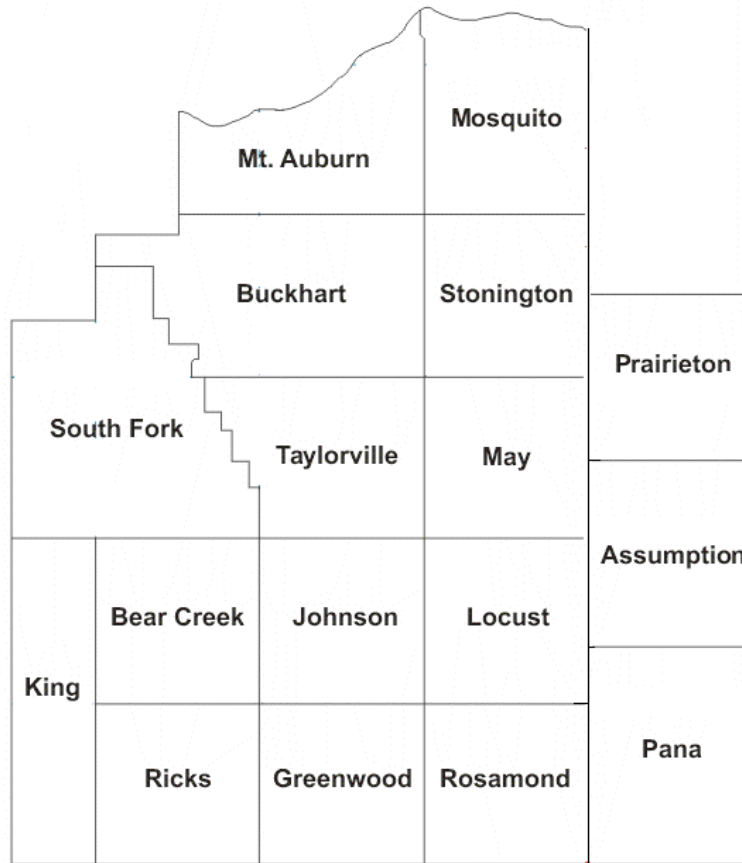

Christian County, IL

County Operations:

155.7000	127.3	Shf	Sheriff's Dispatch, repeats 159.0600
156.1500		Shf	Jail
155.0550	000.0	Shf	IREACH
154.1450	000.0	Fire	Christian County Fire Net (Used by all departments in the county)
465.5875	100.0	Fire	RX Link for 154.415 at Pana
465.6125	67.0	Fire	RX Link for 154.415 at Assumption
460.6125		Fire	RX Link
155.2200		EMS	County EMS Net
045.4400	103.5	EMA	County ESDA Unit
155.0250	000.0	EMA	ESMARN
155.8200		LG	County Housing Authority
463.8500		LG	County Mental Health Association
156.2400	173.8	Hwy	County Highway Department, Repeats 151.0700
151.5050	D072	EMS	Air-Evac (Serves central IL) Repeats 158.4000

Township Highway Departments

Assumption	Locust	151.0100	Ricks	
Bear Creek	May		Roasmond	
Buckhart	Mosquito	151.0400	Southfork	156.2400
Greenwood	Mount Auburn		Stonington	
Johnson	Pana	151.0100	Taylorville	156.2400
King	Prairietown