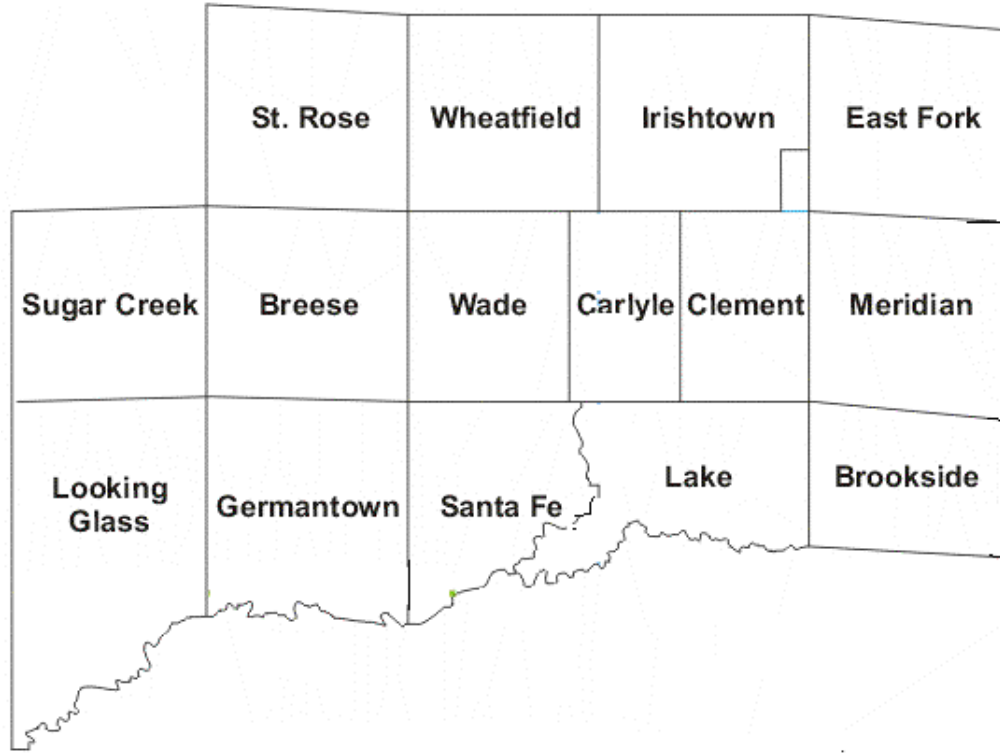

Clinton County Illinois

County Operations:

Many Clinton County operations have switched to the StarCom21 system as of early 2009. See the CARMA StarCom21 Profile for more information.

154.8750	210.7	Shf	Sheriff Dispatch, Repeats 159.0300		
155.6100		Shf			
173.2100		Shf	Mobile Extenders		
154.8900		Shf	Car to Car		
155.1300		Shf			
159.4650		Fire	New County Fire Net		
151.4150		Fire	Fire Alternate		
155.7725		Fire	Operations		
154.1900	000.0	Fire	Old County Fire Net		
154.2050	000.0	Fire	County Fire Alternate		
154.4300	000.0	Fire	Mutual Aid with Surrounding counties		
155.2650		EMS	County EMS Net		
155.4000		EMS	MERCI400		
453.2375		RX Link, Breese to Carlyle	453.3875	RX Link, Breese to Carlyle	
453.7625		RX Link, Breese to Carlyle	458.3125	RX Link, Breese to Carlyle	
458.3875		RX Link, Breese to Carlyle	458.7625	RX Link, Breese to Carlyle	
155.2200	179.9	EMS	LifeStar Ambulance Service		
155.0550	000.0	LG	IREACH		
155.0250	000.0	EMA	ESMARN		
45.44000	103.5	EMA	State EMA Net		
151.0400		Hwy	Clinton County Highway Department		

Township Highway Departments:

Clinton		Germantown		St Rose	151.0100
Breese	151.0100	Irishtown		Sugar Creek	
Brookside		Lake		Wade	159.0600
Carlyle	153.8600	Lookingglass	151.0100	Wheatfield	159.1650
Clement		Meridan		(Repeats 156.0600)	
East Fork		Sante Fe			

Wamac See Marion County Profile

Norfolk Southern uses 160.4400 on the mainline thru Hoffman, Germantown and New Baden.

CSX uses 160.230 (Road) and 160.320 (Dispatcher) for the mainline thru Carlyle, Germantown and Trenton.

BNSF uses 161.1600 on the mainline thru the east edge of the county into Centralia.