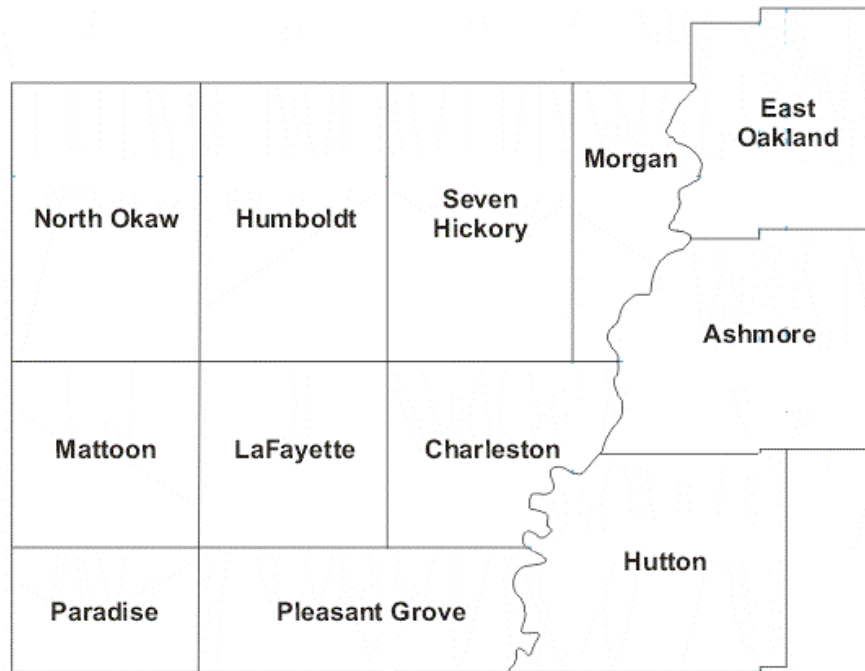

Coles County, IL

County Operations:

Most operations in Coles County are handled by CE-Com, the Coles County 9-1-1 center located near Mattoon, with back-up by the Coles County Sheriff.

155.6700	88.5	Shf	F1 Dispatch, Repeats 153.9050 (F2 Simplex)
173.2100	82.5	Shf	Mobile Extenders
154.7700		Shf	F9 Car to Car
154.6500		Shf	Jail Ops
156.0000		Shf	Tac Use
039.5000		Shf	Old Statewide Sheriff's Net
159.0900	88.5	Fire	County Fire Net Dispatch, repeats 156.0900
154.4300		Fire	County Fire Alternate
155.8200	88.5	Fire	Simulcast of 159.090 Fire Ops
155.0550	000.0	LG	IREACH
154.1000	88.5	EMA	County EMA Net, Repeats 158.9100
155.1450	192.8	EMA	Old Mattoon Channel, now County Use
155.0250	000.0	EMA	ESMARN
045.4400	103.5	EMA	State EMA Net
045.5600	000.0	EMA	State EMA Net
152.3600		Misc	Coles County Council on Aging (Senior Services)
154.9875		Misc	Health Department

Coles County is served by Carle Hospital's Arrow Ambulance and AirLife, Carle's helicopter service.

Township Highway Departments

Ashmore		Lafayette	151.0250	North Oakaw	156.1650
Charlestown			(Rpts 156.1650)		(Rpts 159.0600)
East Oakland		Mattoon	453.8250	Paradise	
Humboldt	151.0250	Morgan		Pleasant Grove	
Hutton				Seven Hickory	

Eastern Illinois Railroad runs a line from Neoga thru Charleston and Oakland to Metcalf using 160.8150 for Road and 160.9500 for switching

Canadian National runs it's former Illinois Central mainline thru Mattoon using 161.1900 for Road operations