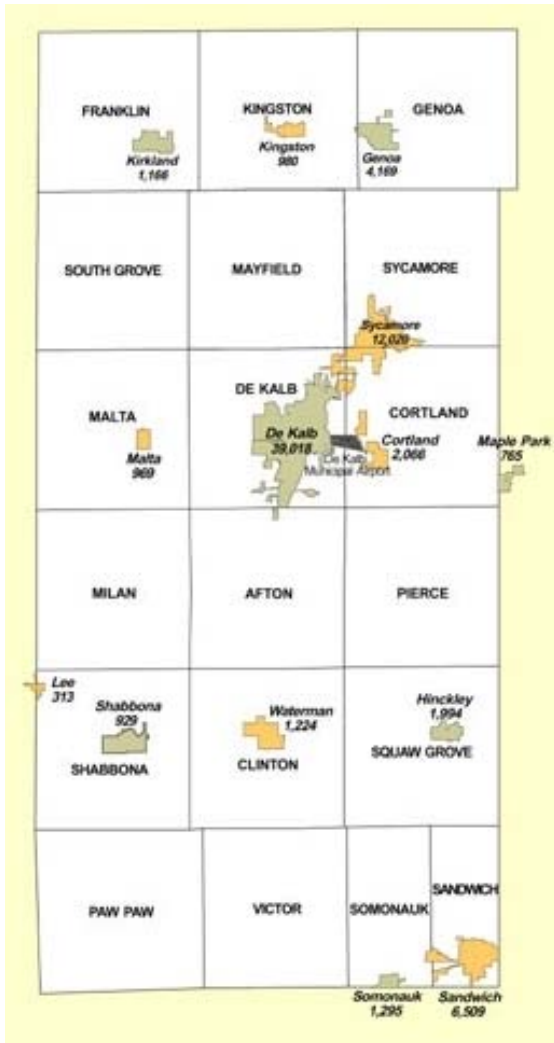

DeKalb County, IL

DeKalb County's 9-1-1 System/Emergency Dispatch Center handles all Police and Fire radio operations in the county except the City of DeKalb. Most small towns police operate on the Sheriff's channels, while Genoa and Sycamore have their own channels. Most fire operations are on the county fire net. DeKalb 9-1-1 is also the main dispatch center for MABAS Division 6.

Look for many operations in DeKalb County to go to StarCom21 during 2010.

154.8600 141.3	F1 Dispatch	Repeats 155.970
155.6400 141.3	Sycamore, Genoa PD's,	
	Repeats 156.030	
154.7400 141.3	Old Genoa PD	Repeats 155.670
155.2500 77.0	DeKalb PD	Repeats 156.090
039.5000 000.0	Sheriff	Auxiliary
154.6500 141.3	Sheriff	Car to Car
159.1200 146.2	Highway Dept	Repeats 150.920
159.1800	Highway Dept	
453.8375	Highway Dept	Portables
158.7450 141.3	Township Highway Departments	
462.7500	County Government	
154.7700 141.3	County Fair	(Sandwich)
154.5150	County Fair	(Sandwich)
153.4850 192.8	County Fire Disp	Repeats 159.015
154.1450	County Fire	Tac 2
154.0700 D311	DeKalb City Fire	
154.0100	Fire Alternate	
460.5875	Mobile Extenders (?)	
155.2950 141.3	County EMS	Dispatch
45.44000 103.5	County ESDA	State Net
155.0250 000.0	County ESDA	ESMARN
463.3250	DeKalb Co. Special Education Dist	
Zebra 1	Sheriff	
Zebra 2	Under-Sheriff	
Zebra 3,4,5	Lieutenants	
Zebra 11-16	Sergeants	
Zebra 20-99	Patrol	
K91, K92	Canine Units	
Charlie #	Corrections	
David #	Detectives	
CP1	Civil Process	
800 units	Coroner	
400's	Sheriff's Auxiliary	

Cities & Villages:	(9x1 is the Chief)		
920's	Hinckley PD	960's	Malta PD
930's	Waterman PD	970's	Cortland PD
940's	Kingston PD	980's	Leland PD (*)
950's	Kirkland PD	990's	Somonauk PD
		5100's	Maple Park PD (*)
		500's	Sycamore PD
		700's	Genoa PD
		"SP's"	Sandwich PD (*)

(*) Not dispatched by DCSO but has access to the radio system.