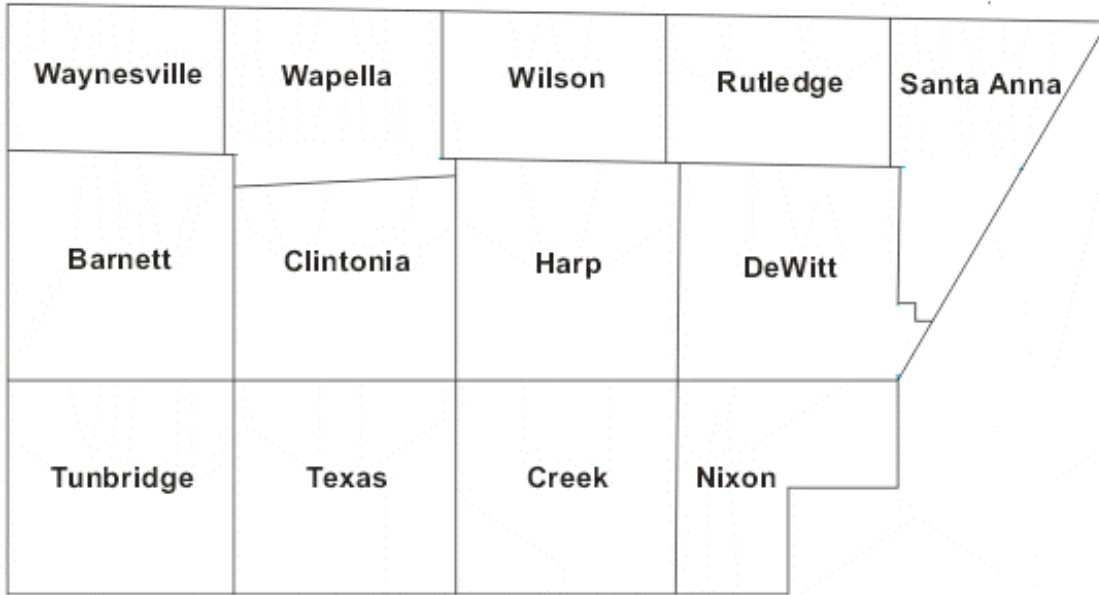

DeWitt County, IL

The DeWitt County 9-1-1 Center, (“CenCom”) operated by the Sheriff’s Department, handles all emergency communications within the county. The DeWitt County Sheriff patrols the villages of DeWitt, Kenney, Wapella, Waynesville, and Weldon.

Township Highway Departments:

Barnett	151.0700	Santa Anna	
Clintonia		Texas	159.1800 (153.8450 in)
Creek		Tunbridge	151.0550
DeWitt		Wapella	151.0250 (000.0)
Harp		Waynesville	
Nixon		Wilson	158.9250
Rutledge	156.2250 (192.8)		