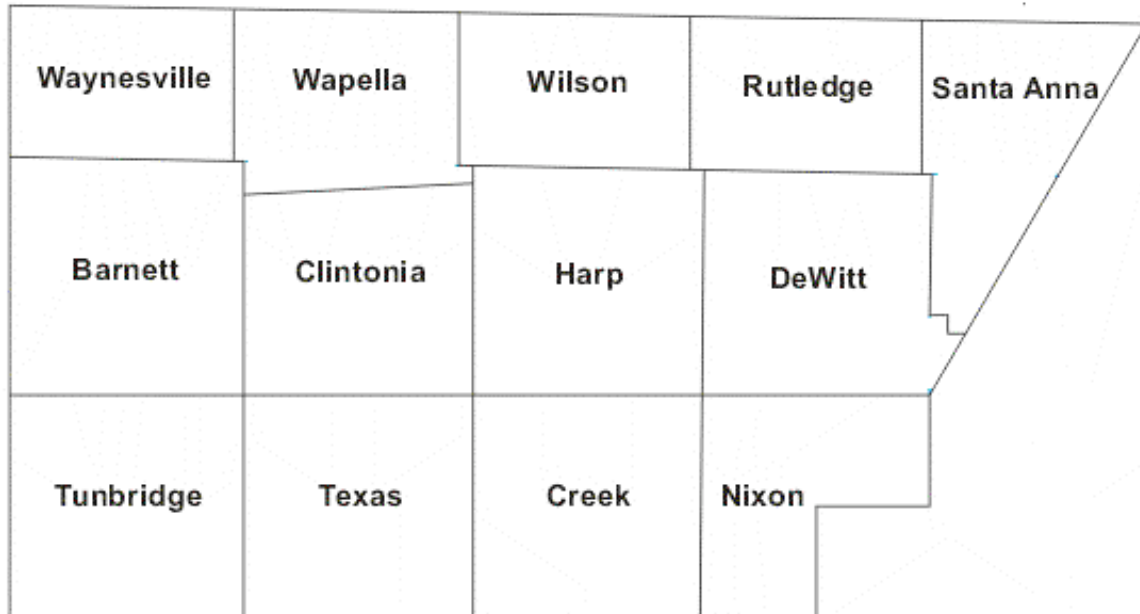

DeWitt County, IL

The DeWitt County 9-1-1 Center, (“CenCom”) operated by the Sheriff’s Department, handles all emergency communications within the county except Farmer City PD & FD. The DeWitt County Sheriff patrols the villages of DeWitt, Kenney, Wapella, Waynesville, and Weldon.

Sheriff’s Operations:

155.6850	141.3	Shf	Repeats 154.8300
155.4300	141.3	Shf	Alternate and Fire Paging
155.9100		Shf	Courthouse & Jail ops
039.5000		Shf	Old Sheriff’s Net
039.3800		Shf	Mobiles
155.0550	000.0	LG	IREACH
072.2200		Shf	Sheriff’s RX Link (Weldon)
072.6400		Shf	Sheriff’s RX Link (Farmer City)
072.4600		Shf	Sheriff’s RX Link (Waynesville)
072.7800		Shf	Sheriff’s RX Link (Kenny)
155.0250	000.0	EMA	ESDA (ESMARN)
045.2400	000.0	EMA	ESDA Unit
045.2800	000.0	EMA	ESDA Unit
045.4400	103.5	EMA	State ESDA Net)
045.5600	000.0	EMA	ESDA Unit
151.1150	162.2	Hwy	DeWitt County Hwy Dept Rpts 156.060
151.5050	D072	EMS	Air-Evac (Serves central IL) Repeats 158.4000

Township Highway Departments:

Barnett	151.0700	Santa Anna	
Clintonia		Texas	159.1800 (153.8450 in)
Creek		Tunbridge	151.0550
DeWitt		Wapella	151.0250 (000.0)
Harp		Waynesville	
Nixon		Wilson	158.9250
Rutledge	156.2250 (192.8)		