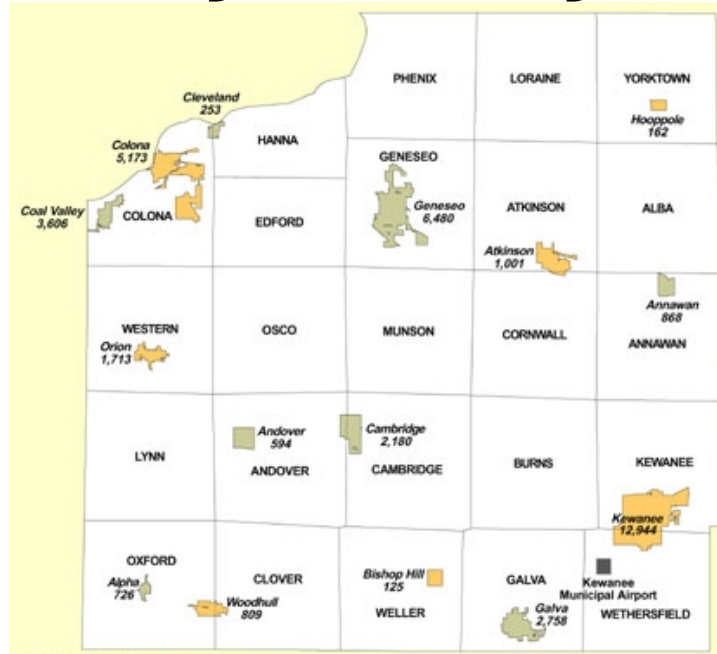

Henry County, IL

County Operations:

The Henry County Sheriff's Office 9-1-1 Communications Division handles emergency communications for the County as well as all the local communities except Geneseo and Kewanee. These towns handle their own communications, although all three communications centers cooperate by providing back-up and connectivity.

Radio Numbering:

1-99 Sheriff's Units 100-199 Sheriff Auxiliary Units 200 (+) Local PD's

154.7250	000.0	Sheriff	Sheriff and local Police (Dispatch by County 9-1-1)
156.1500		Sheriff	Car to Car
039.5000		Sheriff	Old Statewide Sheriff's Net
453.6500	Data	Sheriff	AVLS System
155.0550	000.0	Misc	IREACH
154.1900	67.0	Fire	County Fire Net
155.8800		EMA	ESDA Unit
155.8650		EMA	ESDA Unit
156.1800	206.5	Hwy	Henry County Highway Department (Rpts 159.0150)
156.2250		Hwy	Township Highway Departments
151.0250		Hwy	Township Highway Departments
453.7250		LG	Henry County Housing Authority
151.8650		Misc	Henry County Senior Citizen's (Van Service)

Township Highway Departments:

Alba		Cornwall	156.2250	Munson	156.2250
Anaawan		Edford		Osco	151.0250
Andover		Galva	153.9650	Oxford	156.2250
Atkinsin		Geneseo	156.2250	Phenix	156.2250
Burns		Hanna	155.9250	Weller	156.2250
Cambridge		Kewanee	154.0550	Western	
Clover	151.0250	Loraine		Wethersfield	156.2250
Colona		Lynn	151.0250	Yorktown	