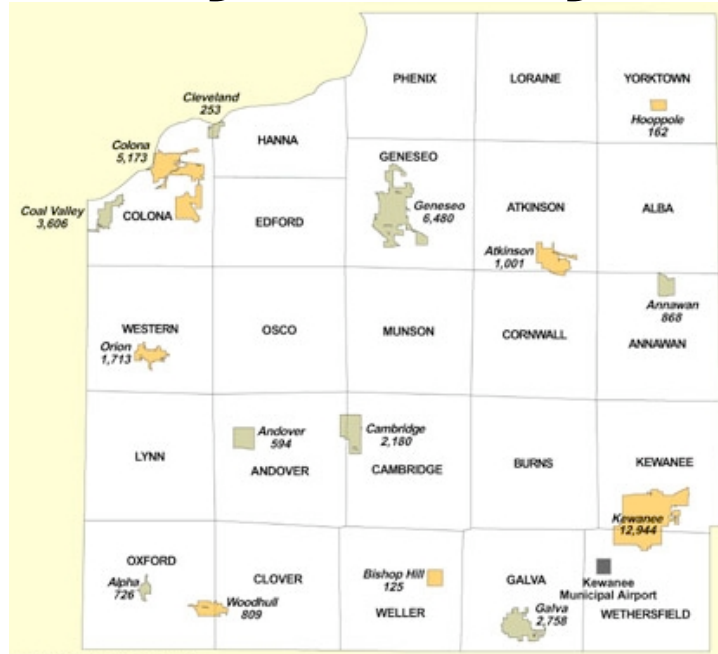

# Henry County, IL

**County Operations:**

The Henry County Sheriff's Office 9-1-1 Communications Division handles emergency communications for the County as well as all the local communities except Geneseo and Kewanee. These towns handle their own communications, although all three communications centers cooperate by providing back-up and connectivity.

Radio Numbering:

1-99 Sheriff's Units                      100-199 Sheriff Auxiliary Units                      200 (+) Local PD's

154.7250	000.0	Sheriff	Sheriff and local Police (Dispatch by County 9-1-1)
156.1500		Sheriff	Car to Car
039.5000		Sheriff	Old Statewide Sheriff's Net
453.6500	Data	Sheriff	AVLS System
155.0550	000.0	Misc	IREACH
154.1900	000.0	Fire	County Fire Net
155.8800		EMA	ESDA Unit
155.8650		EMA	ESDA Unit
156.1800	206.5	Hwy	Henry County Highway Department (Rpts 159.0150)
156.2250		Hwy	Township Highway Departments
151.0250		Hwy	Township Highway Departments
453.7250		LG	Henry County Housing Authority
151.8650		Misc	Henry County Senior Citizen's (Van Service)

**Township Highway Departments:**

Alba		Cornwall	156.2250	Munson	156.2250
Anaawan		Edford		Osco	151.0250
Andover		Galva	153.9650	Oxford	156.2250
Atkinsin		Geneseo	156.2250	Phenix	156.2250
Burns		Hanna	155.9250	Weller	156.2250
Cambridge		Kewanee	154.0550	Western	
Clover	151.0250	Loraine		Wethersfield	156.2250
Colona		Lynn	151.0250	Yorktown	