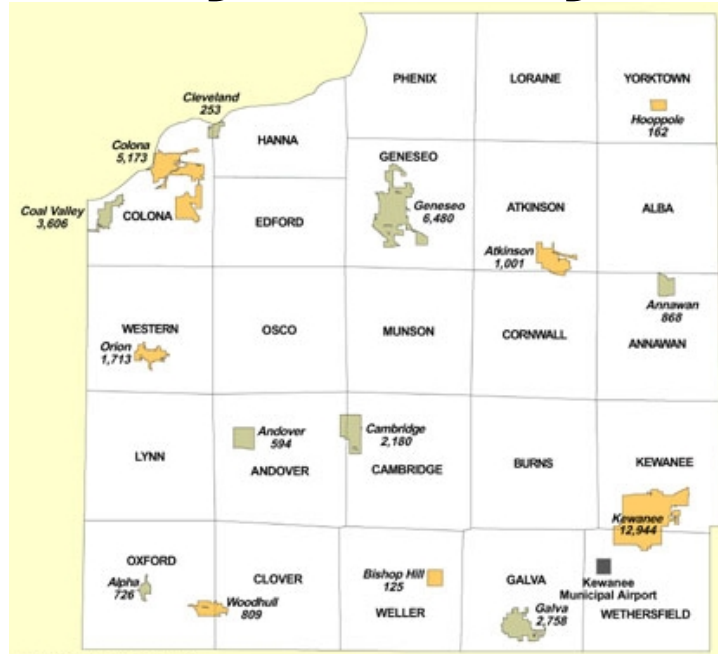

Henry County, IL

County Operations:

The Henry County Sheriff's Office 9-1-1 Communications Division handles emergency communications for the County as well as all the local communities except Geneseo and Kewanee. These towns handle their own communications, although all three communications centers cooperate by providing back-up and connectivity.

Radio Numbering:

1-99 Sheriff's Units 100-199 Sheriff Auxiliary Units 200 (+) Local PD's

154.7250	000.0	Sheriff	Sheriff and local Police (Dispatch by County 9-1-1)
156.1500		Sheriff	Car to Car
039.5000		Sheriff	Old Statewide Sheriff's Net
453.6500	Data	Sheriff	AVLS System
155.0550	000.0	Misc	IREACH
154.1900	67.0	Fire	County Fire Net
155.8800		EMA	ESDA Unit
155.8650		EMA	ESDA Unit
156.1800	206.5	Hwy	Henry County Highway Department (Rpts 159.0150)
156.2250		Hwy	Township Highway Departments
151.0250		Hwy	Township Highway Departments
453.7250		LG	Henry County Housing Authority
151.8650		Misc	Henry County Senior Citizen's (Van Service)

Township Highway Departments:

Alba		Cornwall	156.2250	Munson	156.2250
Anaawan		Edford		Osco	151.0250
Andover		Galva	153.9650	Oxford	156.2250
Atkinsin		Geneseo	156.2250	Phenix	156.2250
Burns		Hanna	155.9250	Weller	156.2250
Cambridge		Kewanee	154.0550	Western	
Clover	151.0250	Loraine		Wethersfield	156.2250
Colona		Lynn	151.0250	Yorktown	

The **Iowa Interstate** runs it's mainline thru Atkinson and Colona using 161.2200 for Road operations and 160.3050 for switching.

Airports:

Kewanee Municipal

122.8000	Unicom/CTAF	118.2000	Approach
----------	-------------	----------	----------