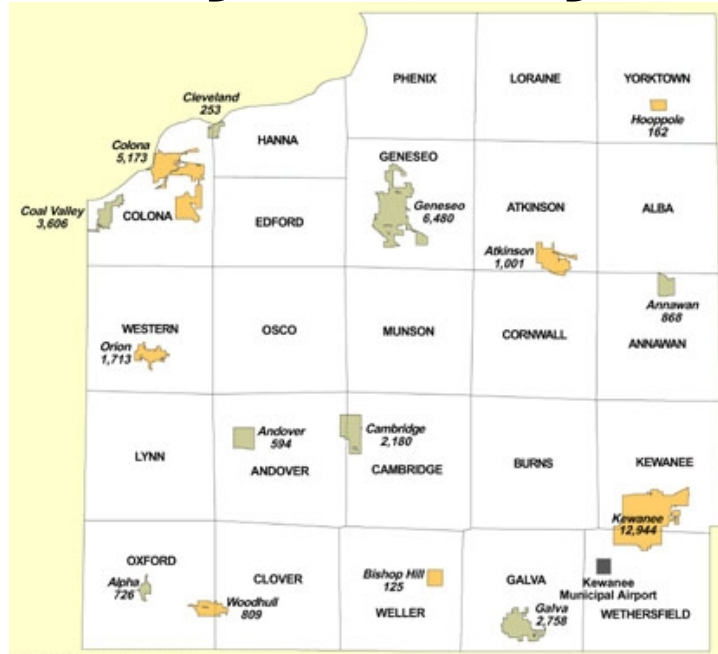

Henry County, IL

County Operations:

The Henry County Sheriff's Office 9-1-1 Communications Division handles emergency communications for the County as well as all the local communities except Geneseo and Kewanee. These towns handle their own communications, although all three communications centers cooperate by providing back-up and connectivity.

Radio Numbering:

1-99 Sheriff's Units 100-199 Sheriff Auxiliary Units 200 (+) Local PD's

154.7250	000.0	Sheriff	Sheriff and local Police (Dispatch by County 9-1-1)
156.1500		Sheriff	Car to Car
039.5000		Sheriff	Old Statewide Sheriff's Net
453.6500	Data	Sheriff	AVLS System
155.0550	000.0	Misc	IREACH
154.1900	67.0	Fire	County Fire Net
155.8800		EMA	ESDA Unit
155.8650		EMA	ESDA Unit
156.1800	206.5	Hwy	Henry County Highway Department (Rpts 159.0150)
156.2250		Hwy	Township Highway Departments
151.0250		Hwy	Township Highway Departments
453.7250		LG	Henry County Housing Authority
151.8650		Misc	Henry County Senior Citizen's (Van Service)

Township Highway Departments:

Alba		Cornwall	156.2250	Munson	156.2250
Anaawan		Edford		Osco	151.0250
Andover		Galva	153.9650	Oxford	156.2250
Atkinsin		Geneseo	156.2250	Phenix	156.2250
Burns		Hanna	155.9250	Weller	156.2250
Cambridge		Kewanee	154.0550	Western	
Clover	151.0250	Loraine		Wethersfield	156.2250
Colona		Lynn	151.0250	Yorktown	