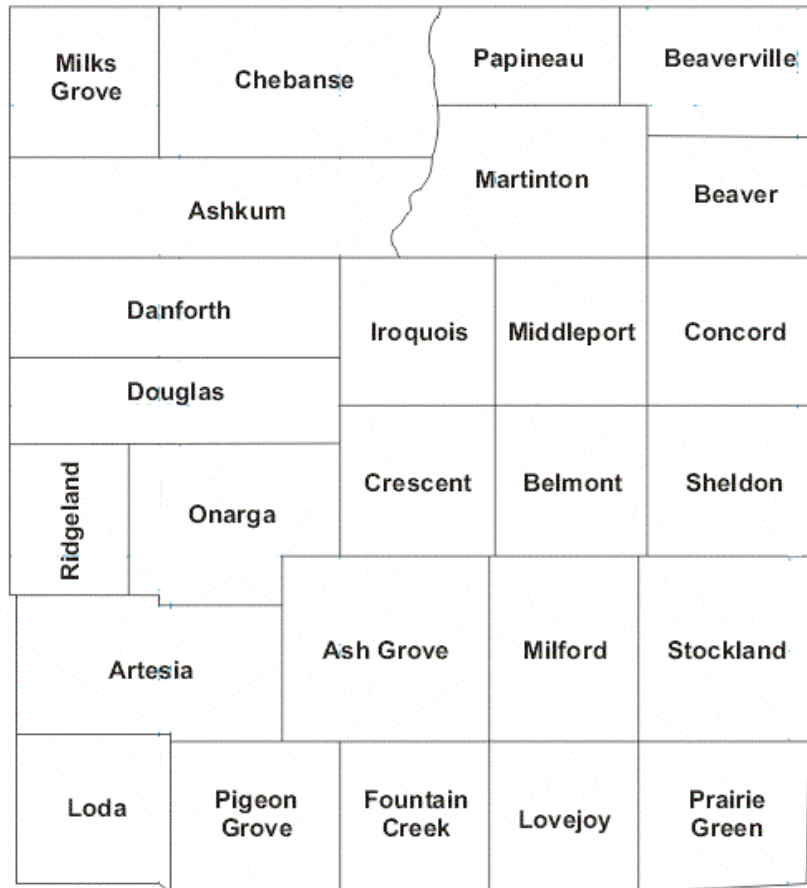

Iroquois County, IL

County Operations:

The County Sheriff dispatch center is called "Icom" and handles most public safety dispatching in the county.
155.5350 203.5 F1 Sheriff, Repeats 158.910
155.7750 203.5 F3 Alternate, Repeats 158.880
453.4750 Sheriff Mobile Extenders
158.7600 131.8 Highway Dept, Rpts 153.8450
458.3750 Hwy Dept mobile extenders

Eastern Illinois Mutual Aid Fire Association

154.4000 192.8 Fire County Fire Dispatch
154.2650 000.0 Fire Mutual Aid/IFERN
155.0550 000.0 Fire IREACH Operations
153.9650 Fire Mobiles
153.8150 Fire Mobiles
158.8800 Fire Station Alerting
458.3750 Fire Paging
155.2200 000.0 EMS County EMS Net

Townships Highway Departments:

Artesia	151.1300	Danforth	150.9950	Milks Grove	
Ash Grove	150.9950	Douglas	150.9950	Onarga	150.9950
Ashkum	151.1300	Fountain Creek	150.9950	Papineau	150.9950
Beaver	150.9950	Iroquois		Pigeon Grove	150.9950
Beaverville	150.9950	Loda		Prairie Green	
Belmont	150.9950	Lovejoy	150.9950	Ridgeland	150.9950
Chebanse	151.1300	Martinton		Sheldon	150.9950
Concord	150.9950	Middleport	150.9950	Stockland	150.9950
Crescent	150.9950	Milford	151.1300