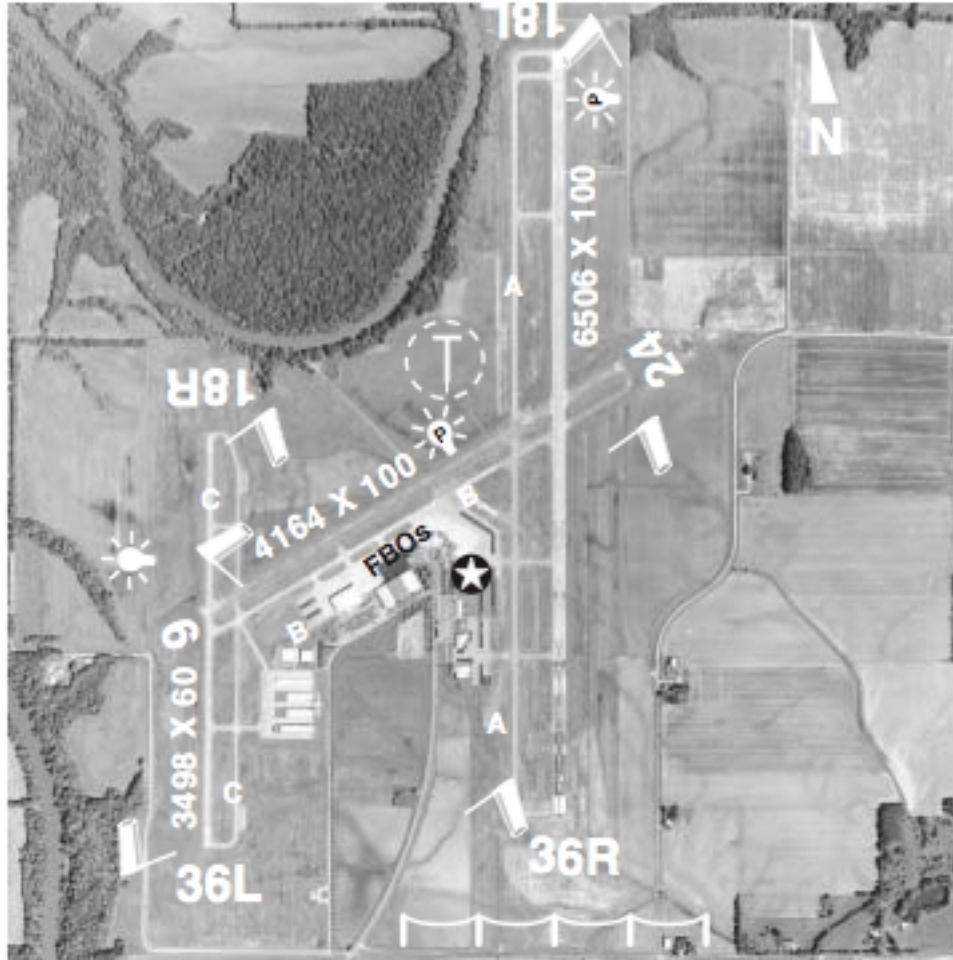

Southern Illinois Airport

155.1150		Airport Maintenance and Operations
122.9500	AM	Unicom
125.3500	AM	Tower / CTAF
322.4000	AM	UHF Tower
121.8000	AM	Ground Control
119.8500	AM	ATIS
127.7000	AM	Approach

Railroads:

Union Pacific runs 2 lines in Jackson County. The Chester Sub runs from East St. Louis thru Cora, Gorham and Howardton before exiting towards the bridge over the Mississippi River at Thebes. 160.410 is used for Road operations. The Gorham Sub runs east from Gorham to Benton, using 160.470.

Canadian National runs it's former Illinois Central mainline thru Dowell, DeSoto, Carbondale and Makanda, using 161.190 for Road operations.