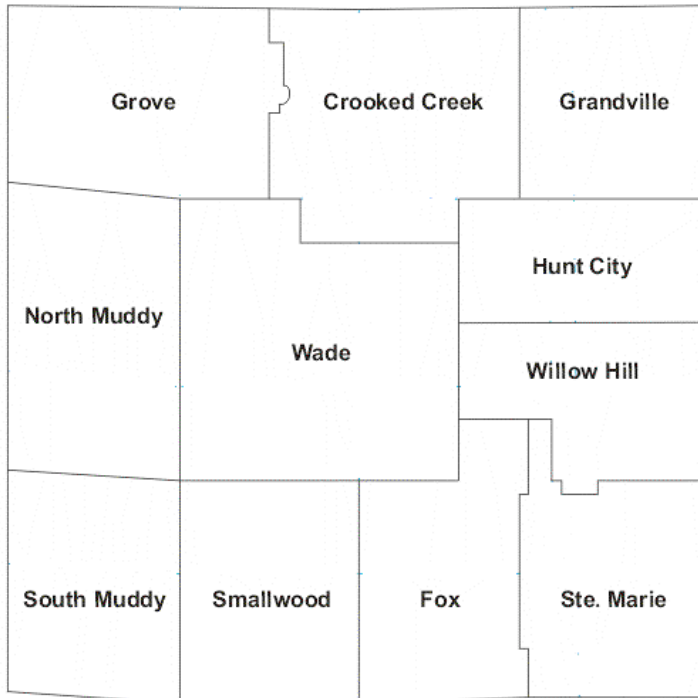

Jasper County, IL

Townships:
Crooked Creek
Fox
Grandview
Grove
Hunt City
North Muddy
Smallwood
Ste. Marie
Wade
Willow Hill

County Operations:

155.4300	162.2	Shf	Dispatch, Rpts 154.6500
154.7550		Shf	Mobiles
155.0550	000.0	Shf	IREACH
155.0250	000.0	EMA	ESMARN
154.4300	131.8	Fire	Co. Fire Net
155.2200	131.8	EMS	Co Amb Dist
155.9250		LG	Co Health Dept
158.8050		Hwy	Co Hwy Dept
159.1350		Hwy	Co Hwy Dept
453.3625		EMA	ESDA (Repeaters at Ste. Marie and Yale)
155.2650		School	Jasper County Community School District busses
159.1050		Hwy	Wade Township Highway Department
153.5300		Misc	Newton City Electric Department
453.9750	Data	Misc	Newton City Water Department (Water Telemetry)
159.4575		Fire	Wade Township CFPD mobile extenders
161.1000	000.0	Rail	Indiana Railroad (Runs thru Newton and Willow Hill along IL-33)

Cities and Villages: (All Police and Fire dispatch handled by the Jasper Co.-Newton 9-1-1 Center)

<u>Name</u>	<u>Police Department</u>	<u>Fire Department</u>
Hidalgo	Jasper County SO	Hidalgo Village FD
Newton	Newton PD	Wade CFPD
Rose Hill	Jasper County SO	Wade CFPD
Ste. Marie	Jasper County SO	Ste. Marie VFD
Wheeler	Jasper County SO	Wade CFPD
Willow Hill	Jasper County SO	Willow Hill VFD
Yale	Jasper County SO	Yale VFD