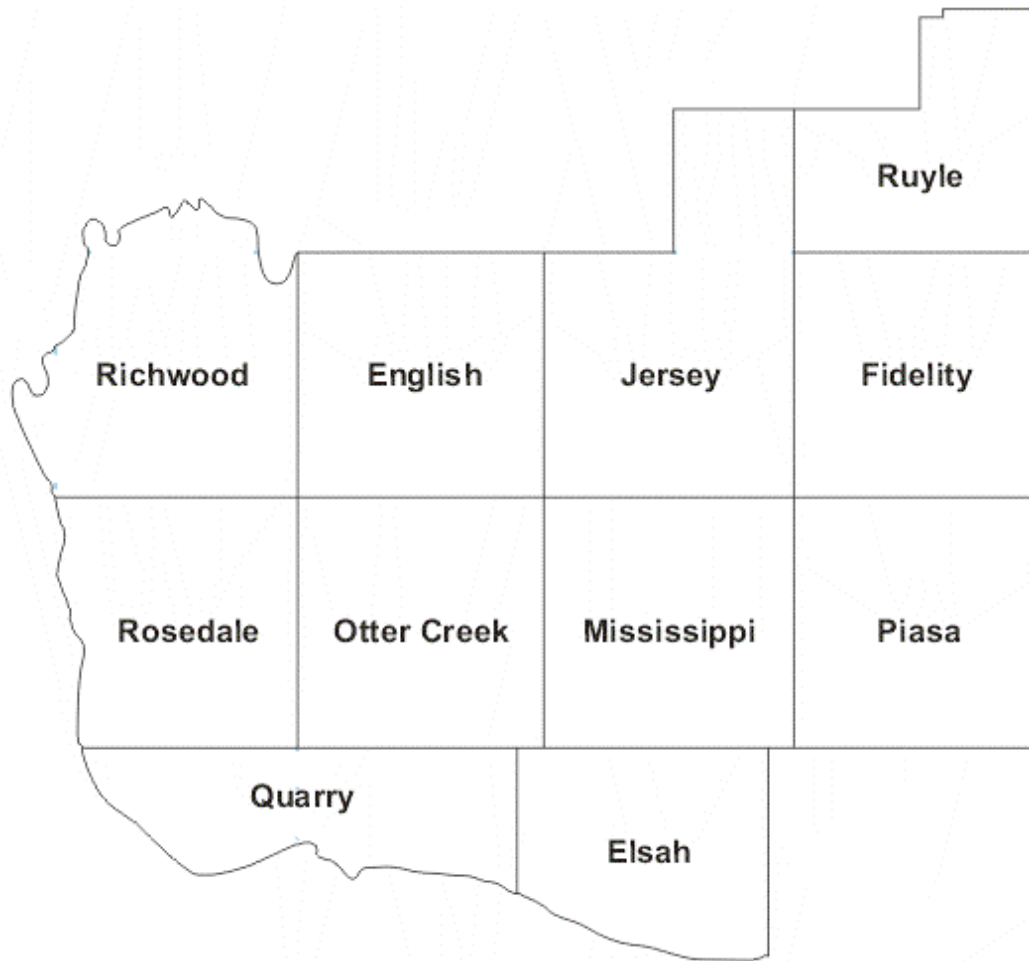

# Jersey County, IL

**Elsah** (Police Dispatched by Jersey County SO )  
 151.3100 88.5 Fire QEM FPD (Quarry/Elsah/Mississippi/Otter Creek) Repeats 160.155  
 154.4300 167.9 Fire QEM FPD (Used to contact Madison County)

**Fidelity** (Police patrol by Jersey County SO )  
 158.2050 D047 Fire Fire/EMS Dispatch by Macoupin County 911