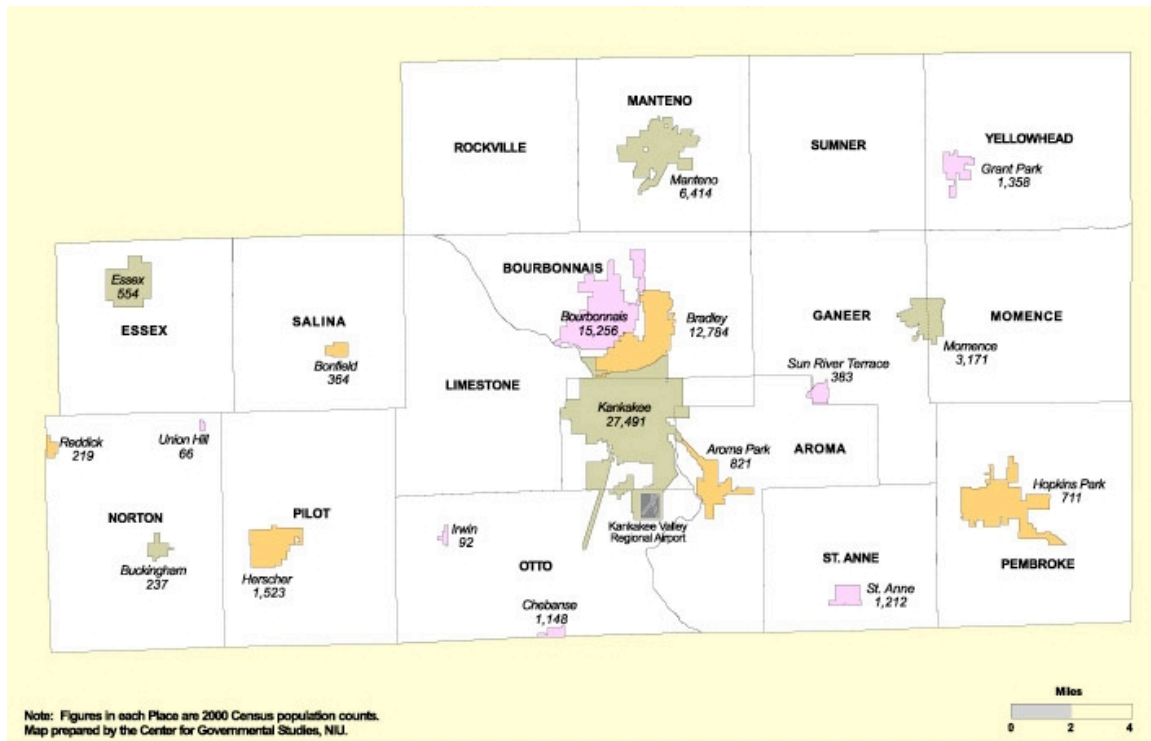

Kankakee County, IL

Kankakee County is on the southern fringe of the Chicago Metropolitan area, hard on the Indiana line. With about 120,000 people and 677 square miles of territory it has a unique mixture of urban and rural character. With some of the most poverty stricken areas in the state and some of the most beautiful parkland it is an area of extreme contrast.

The City of Kankakee built an 800 MHz. Motorola trunked system in the late 1980's for city Police, Fire and local government operations. Later Bourbonnais and Bradley built 800 MHz. systems of their own. Prior to these systems most police operations in the county were on VHF High Band and most fire operations were converting from VHF Low Band to High Band.

During the late 1990's an initiative to combine resources was approved and the various 800 MHz. systems in the county were combined into a single multi-site analog Motorola Type II trunked system. KanComm, as the system was called, built the Wide Area Radio Network (WARN) from the channels used by the cities of Kankakee, Bradley and Bourbonnais. With 10 channels and several simulcast sites the system should serve the users well.

Riverside Hospital Medical Center

154.5400
461.3750
461.7750
463.6250
461.8500
155.1600
155.2800

St. Mary's Hospital

855.7875
157.6200
155.3400 156.7 MERCI340
464.6250

Kankakee County Railroads:

Canadian National runs the former Illinois Central mainline thru Kankakee that also hosts Amtrak. A spur runs west to Herscher. 161.1900 is used for Road operations.