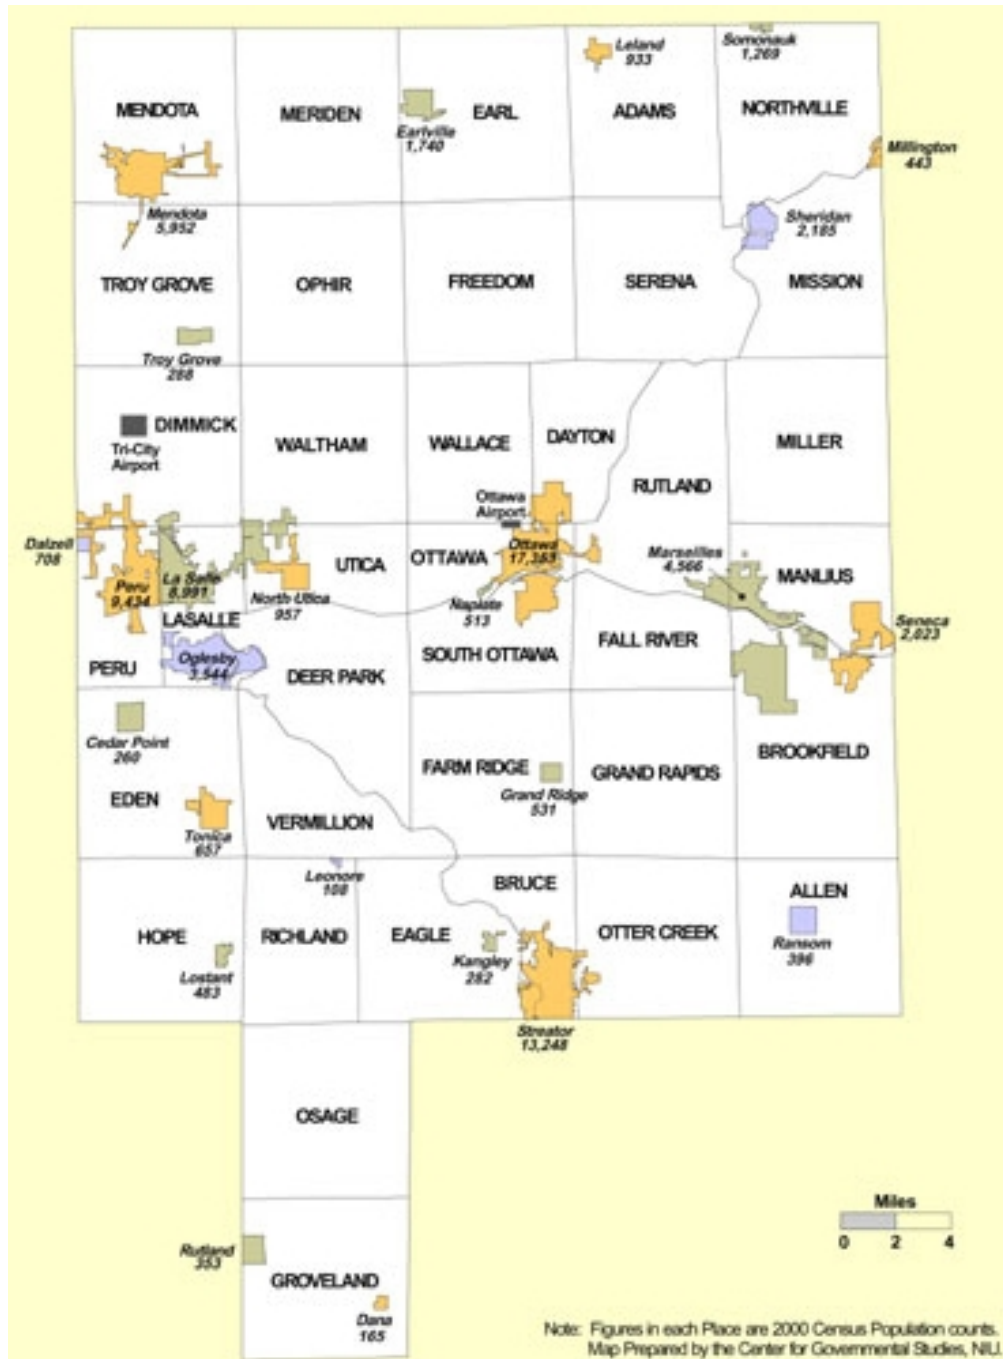

# LaSalle County, IL

LaSalle County Sheriff uses the ClearTalk SMR system. When that system is not available or out of range they fall back on the old VHF channels listed below. LaSalle County Housing Authority and the County Highway Department also use ClearTalk. They have also investigated use of StarCom21.

LaSalle County Sheriff uses 4 Quadrants for patrol beats. IL-23 and the Illinois River divide the county.

**Unit Numbers:**

LaSalle Co Sheriff	P1-P28	Naplate PD	981
Wenona PD	ML23, ML24	Tonica PD	982
Earlville PD	E1 thru E18	Lostant PD	983
Leland PD	L1 thru L29	Leland PD	984-987
Wildwood Security	910	Cedar Point PD	988
Sheridan PD	915-918	Grand Ridge PD	989
Dalzell PD	923	Utica PD	991-993
Lake Holiday Security	980	Millington PD	996