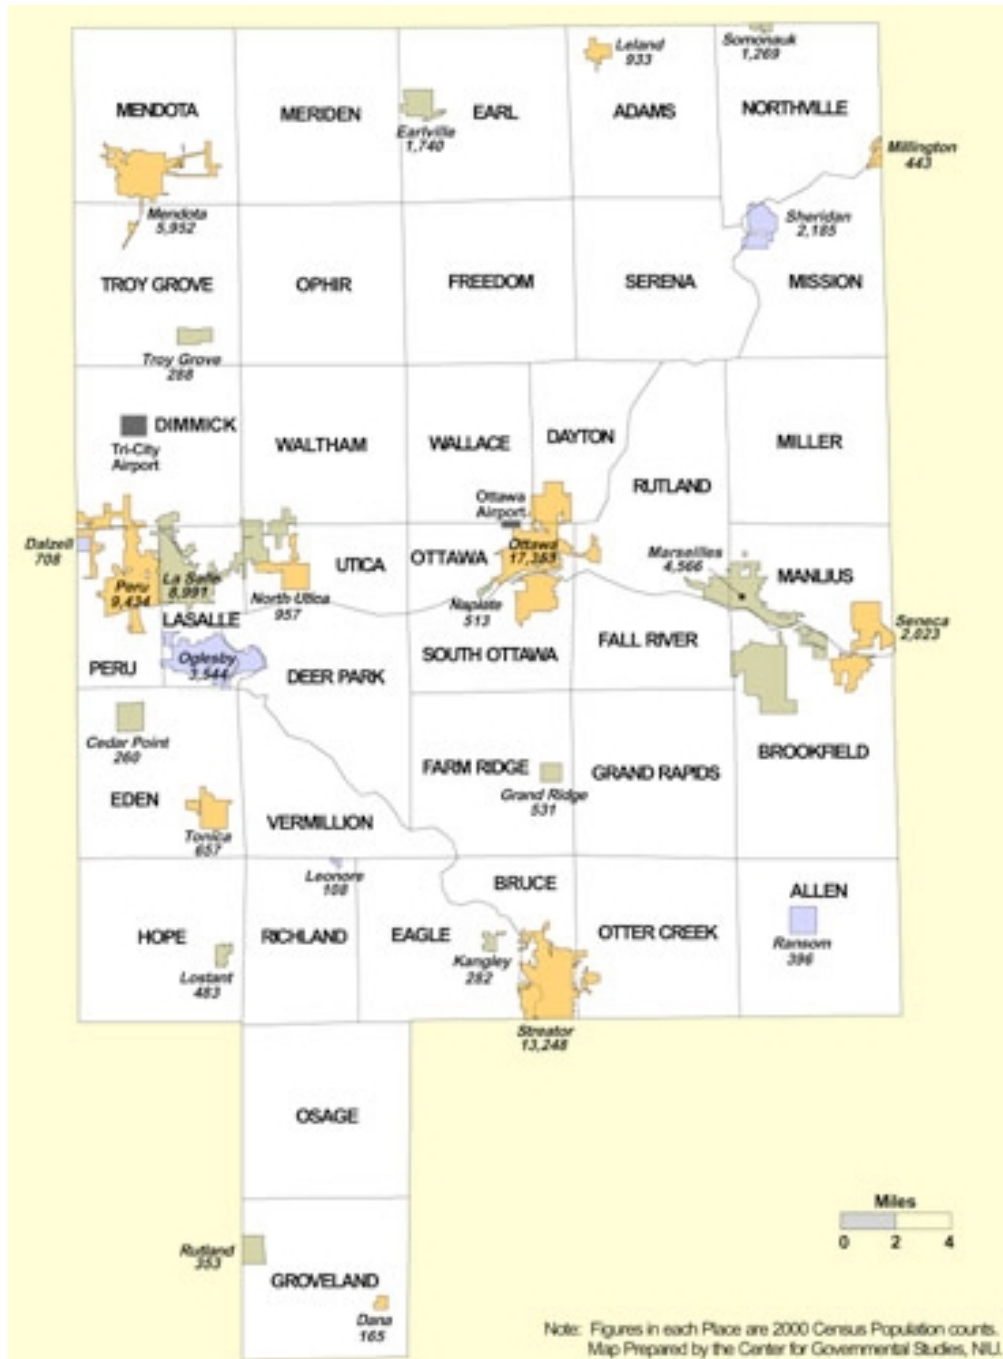

# LaSalle County, IL

LaSalle County Sheriff uses the ClearTalk SMR system. When that system is not available or out of range they fall back on the old VHF channels listed below. LaSalle County Housing Authority and the County Highway Department also use ClearTalk. They have also investigated use of StarCom21.

LaSalle County Sheriff uses 4 Quadrants for patrol beats. IL-23 and the Illinois River divide the county.

**Unit Numbers:**

LaSalle Co Sheriff	P1-P28	Naplate PD	981
Wenona PD	ML23, ML24	Tonica PD	982
Earlville PD	E1 thru E18	Lostant PD	983
Leland PD	L1 thru L29	Leland PD	984-987
Wildwood Security	910	Cedar Point PD	988
Sheridan PD	915-918	Grand Ridge PD	989
Dalzell PD	923	Utica PD	991-993
Lake Holiday Security	980	Millington PD	996

**MERCI PL's**

Ottawa Regional Medical Center	97.4
St. Mary's Hospital (Streator)	100.0
Mendota Community Hospital	146.2
Illinois Valley Community Hospital (Peru)	162.2

**Cities and Villages:**

***Cedar Point***