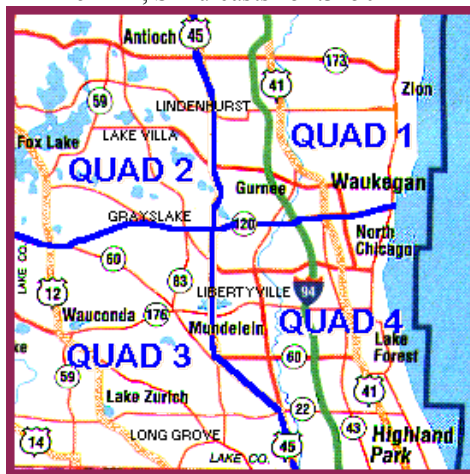

Quad 1 Northeast (154.3250, PL 127.3)   Quad 2 Northwest (154.4000, rpts 159.0750, PL 127.3)

11x		21x	Antioch FPD
12x	Beach Park FPD	22x	Fox Lake FPD
13x	Gurnee FD	23x	
14x	Newport FPD	24x	Lake Villa FPD
15x	North Chicago FD	25x	
16x	<i>Waukegan FD (154.415, PL 103.5)</i>	26x	Greater Round Lake FPD
17x	Winthrop Harbor FD	27x	Grayslake FPD
18x	Zion FD	28x	
19x	<i>Great Lakes FD (148.2750)</i>	29x	

Quad 3 Southwest (153.8900, PL 127.3)   Quad 4 Southeast (154.4300, PL 127.3)

31x		41x	Countryside FPD	(411, 412)
32x	Lake Zurich (155.835, PL 127.3)	42x	Lake Forest FD	(421, 422)
33x	<i>Long Grove FPD (RED Center)</i>	43x	Mundelein FD	(431, 432)
34x	Wauconda FPD	44x	Knollwood FPD	(44)
35x		45x	<i>Lake Bluff FD</i>	(4500's still)
36x	Barrington FPD	46x	Libertyville FPD	(461, 462, 463)
37x		47x	<i>Deerfield-Bannockburn FPD</i>	(RED Center)
38x		48x	<i>Lincolnshire-Riverwoods FPD</i>	(RED Center)
39x		49x	<i>Fort Sheridan FD (Now Great Lakes) (148.2750)</i>	

Other Lake County Fire Channels:

154.1600	127.3	Highland Park FD
155.6550	127.3	Wauconda FD new channel (not yet in use?) (Repeats 158.940)
154.3700	127.3	Lake County Fire Departments Fireground
150.7900	000.0	“Fireground Green” (Used in Lake County for helicopter ops)
154.2650	210.7	IFERN Mutual Aid
472.1250	179.9	Zion FD, Simulcasts 154.3250
153.7625	127.3	Zion FD, Simulcasts 154.3250