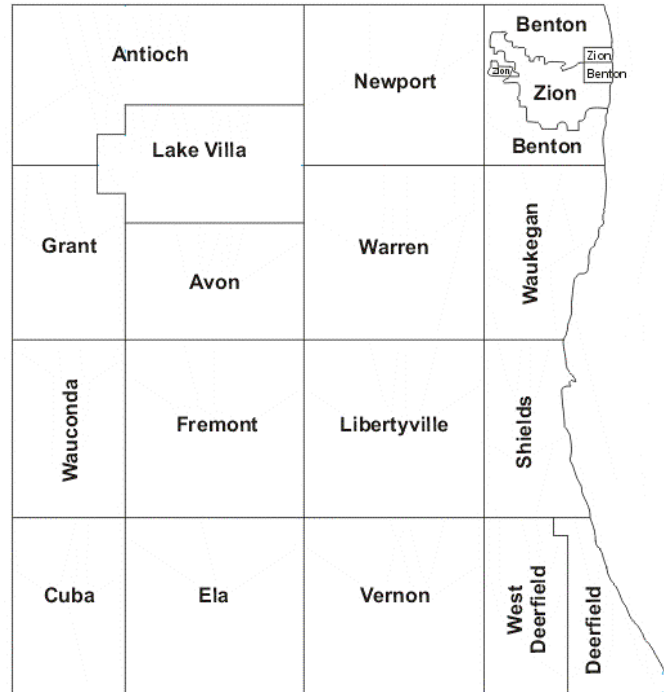

# Lake County, IL

Lake County runs an 8 channel EDACS system with 6 simulcast sites (Libertyville, Lake Villa Lake Zurich, Waukegan, Highwood and Warren Twp). Current frequencies are:

- |            |            |            |            |
|------------|------------|------------|------------|
| 1 851.2500 | 3 851.6375 | 5 852.1250 | 7 852.8125 |
| 2 851.3000 | 4 851.6875 | 6 852.7250 | 8 853.5625 |