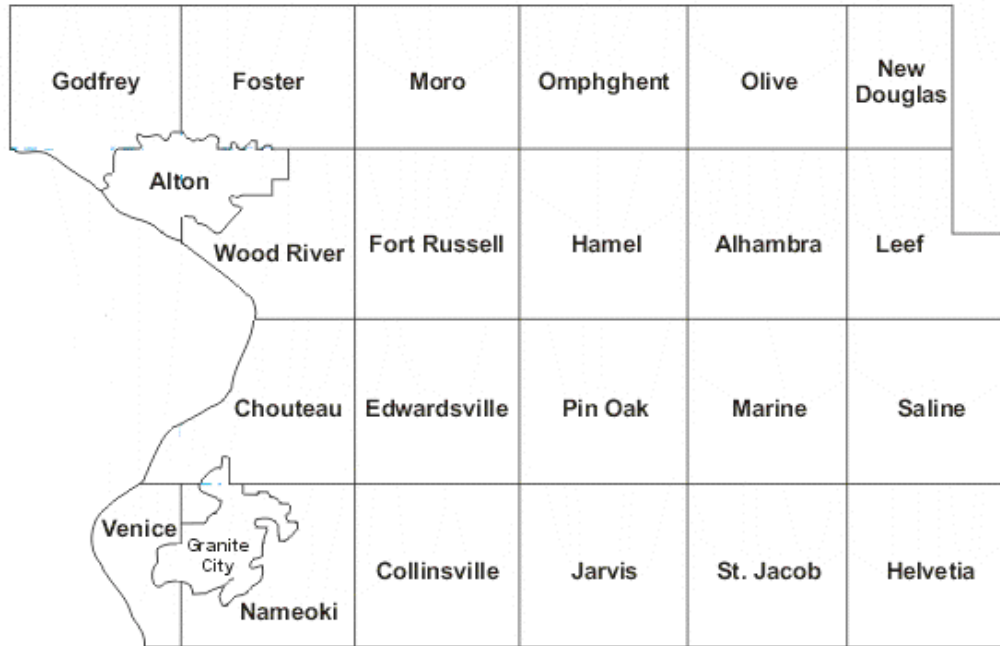

Madison County Illinois

County Operations:

Madison County has switched all Sheriff, Coroner and Health Department communications to the StarCom21 system. Please see the CARMA Profile for more information. Legacy information will remain here.

155.5950	100.0	Sheriff	F1	Dispatch (Was Simulcast on StarCom TG 7315)
155.4750	000.0	Sheriff	F2	ISPERN
155.0400	100.0	Sheriff	F3	County Police Net (Rural Dispatch) (Simulcast on SC21 7314)
158.8500	100.0	Sheriff	F4	Car to Car, Repeats 154.7700
155.0550	000.0	Sheriff	F5	IREACH
155.8500	100.0	Sheriff	F6	Car to Car
154.9950	100.0	LG		Formerly used by Probation Officers
45.44000	103.5	EMA		State ESDA Net (No longer used here?)
158.8200	Data	LG		Sanitary District SCADA
158.3850	123.0	LG		Sanitary District
151.0475		LG		Health Department, Repeats 155.9325
154.4300	167.9	Fire		County Fire-Rescue Net
154.2650	210.7	Fire		IFERN
155.1600	Varies	EMS		Local EMS Net

Transit District Trunked EDACS system: [(See RadioReference for more details)](#)
(Also used by some local agencies)

855.1375	856.1625	857.1625	858.1625	859.1625