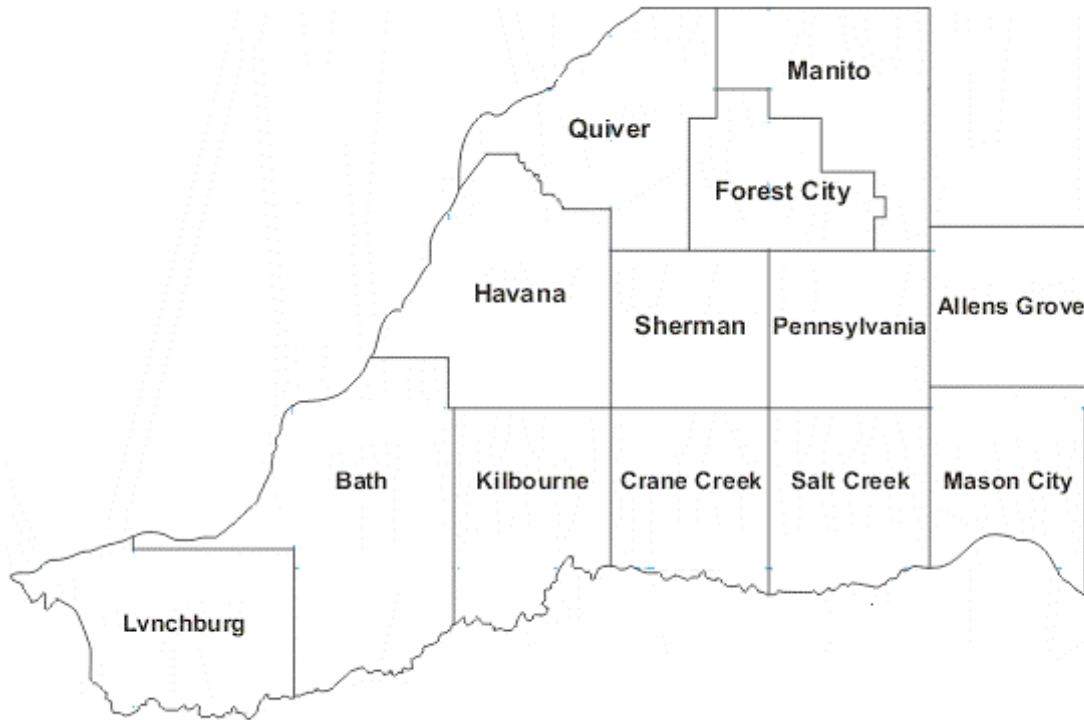

Mason County, IL

155.5800	162.2	Shf	Sheriff Dispatch, repeats 158.8950, Havana Tower
155.5800	114.8	Shf	Sheriff Dispatch, repeats 158.8950, Chandlerville Tower
155.5800	146.2	Shf	Sheriff Dispatch, repeats 158.8950, Kilbourne Tower
155.5800	110.9	Shf	Sheriff Dispatch, repeats 158.8950, Mason City Tower
155.5800	127.3	Shf	Sheriff Dispatch, repeats 158.8950, Manito Tower
155.8000	100.0	Shf	Jail and Mounted Posse
155.0550	000.0	Shf	IREACH
156.1050	162.2	Hwy	Highway Department, Repeats 159.0750
045.6800		Hwy	Highway Department
155.7450		Hwy	Highway Department Alternate / ESDA
045.4000	000.0	EMA	ESDA Unit, Statewide Net
045.4400	103.5	EMA	ESDA Unit, Statewide Net
154.3400	000.0	Fire	County Fire Net
151.5050	D072	EMS	Air-Evac (Serves central IL) Repeats 158.4000