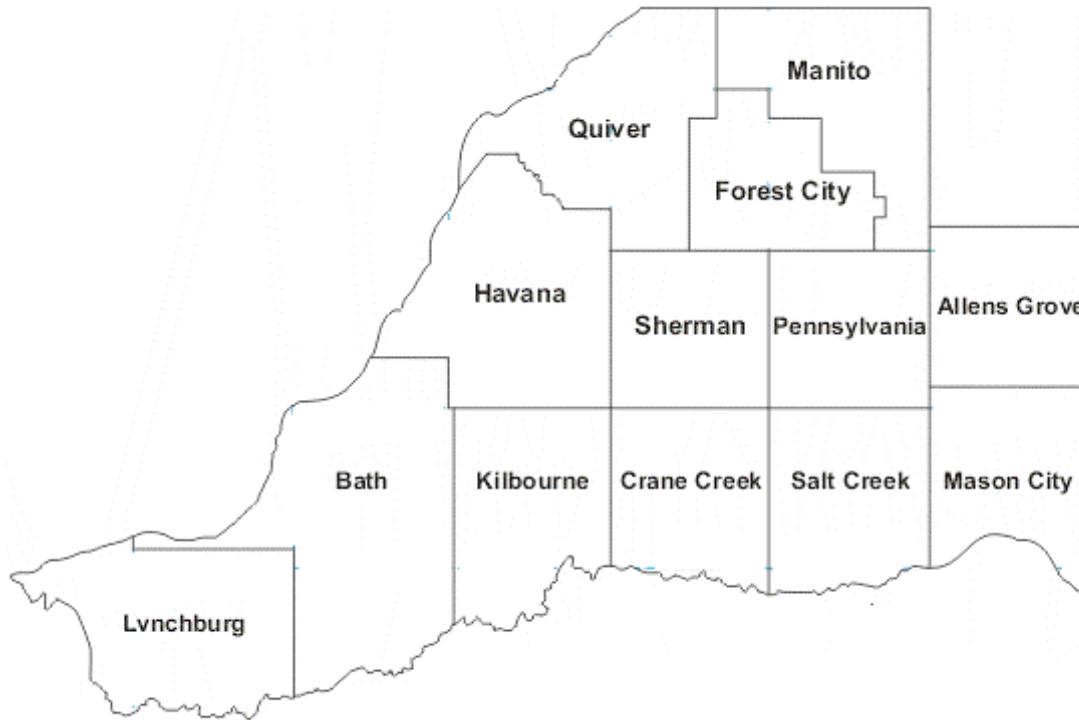

# Mason County, IL

155.5800	162.2	Shf	Sheriff Dispatch, repeats 158.8950, Havana Tower
155.5800	114.8	Shf	Sheriff Dispatch, repeats 158.8950, Chandlerville Tower
155.5800	146.2	Shf	Sheriff Dispatch, repeats 158.8950, Kilbourne Tower
155.5800	110.9	Shf	Sheriff Dispatch, repeats 158.8950, Mason City Tower
155.5800	127.3	Shf	Sheriff Dispatch, repeats 158.8950, Manito Tower
155.8000	100.0	Shf	Jail and Mounted Posse
155.0550	000.0	Shf	IREACH
156.1050	162.2	Hwy	Highway Department, Repeats 159.0750
045.6800		Hwy	Highway Department
155.7450		Hwy	Highway Department Alternate / ESDA
045.4000	000.0	EMA	ESDA Unit, Statewide Net
045.4400	103.5	EMA	ESDA Unit, Statewide Net
154.3400	000.0	Fire	County Fire Net
151.5050	D072	EMS	Air-Evac (Serves central IL) Repeats 158.4000