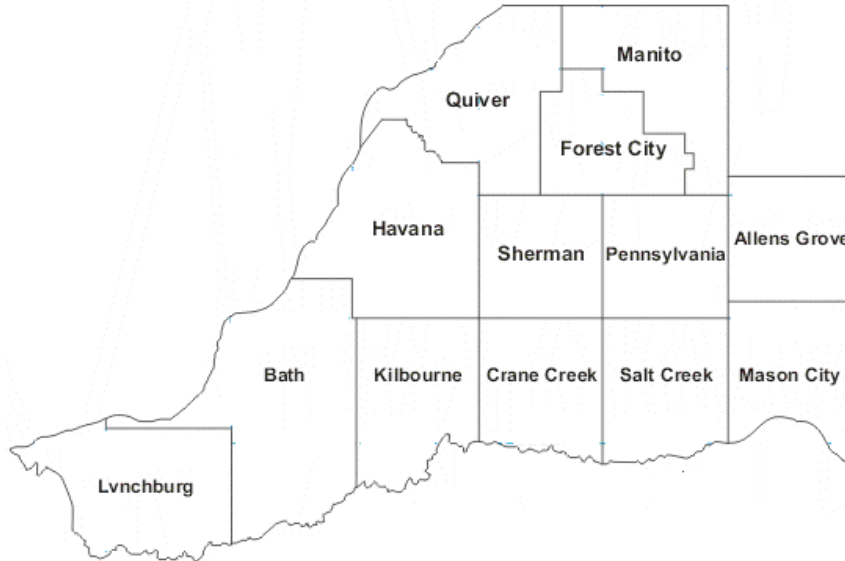

# Mason County, IL

155.5800	162.2	Shf	Sheriff Dispatch, repeats 158.8950, Havana Tower
155.5800	114.8	Shf	Sheriff Dispatch, repeats 158.8950, Chandlerville Tower
155.5800	146.2	Shf	Sheriff Dispatch, repeats 158.8950, Kilbourne Tower
155.5800	110.9	Shf	Sheriff Dispatch, repeats 158.8950, Mason City Tower
155.5800	127.3	Shf	Sheriff Dispatch, repeats 158.8950, Manito Tower
155.8000	100.0	Shf	Jail and Mounted Posse
155.0550	000.0	Shf	IREACH
156.1050	162.2	Hwy	Highway Department, Repeats 159.0750
045.6800		Hwy	Highway Department
155.7450		Hwy	Highway Department Alternate / ESDA
045.4000	000.0	EMA	ESDA Unit, Statewide Net
045.4400	103.5	EMA	ESDA Unit, Statewide Net
154.3400	000.0	Fire	County Fire Net
151.5050	D072	EMS	Air-Evac (Serves central IL) Repeats 158.4000

## Township Highway Departments

Allens Grove	Kilbourne	Quiver
Bath	Lynchburg	Salt Creek
Crane Creek	Manito	453.1750
Forest City	Mason City	Sherman
Havana	Pennsylvania	

**Illinois Midland Railroad** *(Runs from Springfield to Pekin via Havana and Manito)*  
160.9500 000.0 Rail Road Channel  
160.2900 000.0 Rail Yard Channel

**Union Pacific Railroad** *(Runs from Peoria to Springfield east of Mason City)*  
160.8900 000.0 Rail Road