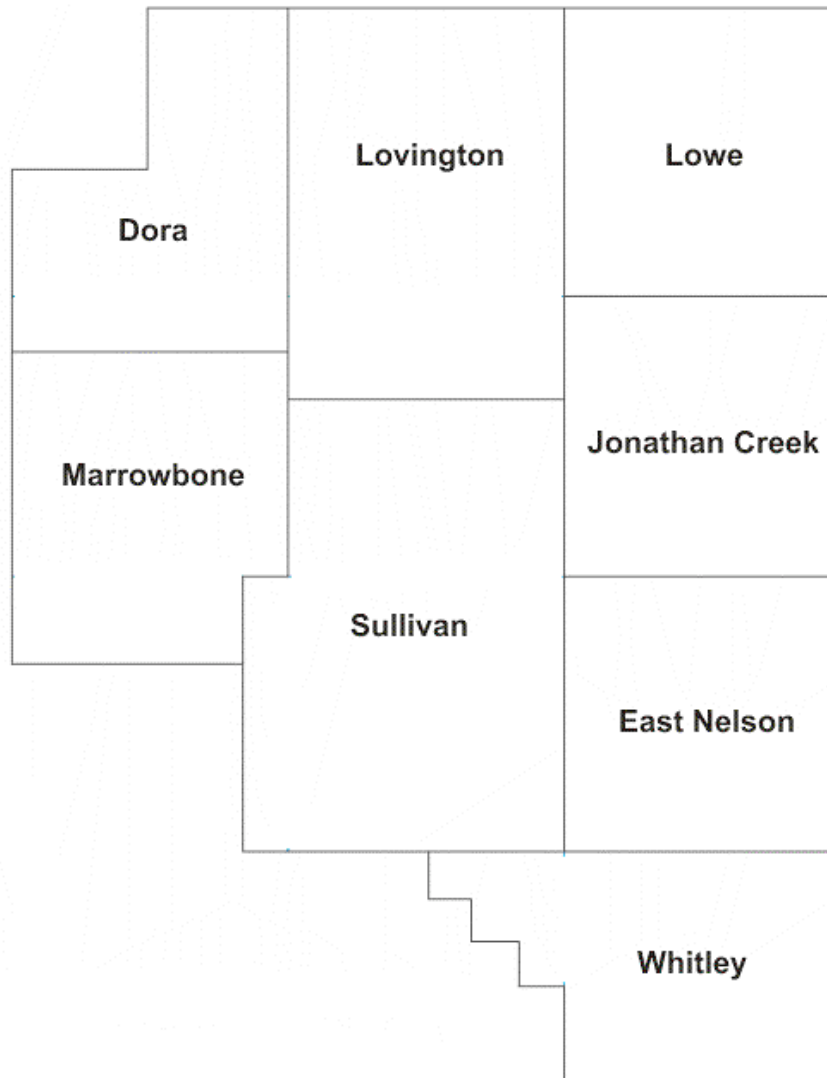

Moultrie County, IL

County Operations:

155.6250	146.2	Shf	Sheriff's Dispatch, Repeats 158.9100
158.7900		Shf	Jail portables
154.8450		Shf	Sheriff Alternate
155.0100		Shf	Sheriff Alternate
39.50000	000.0	Shf	Old State Sheriff Net
39.66000	000.0	Shf	Sheriff Mobiles
72.30000		Shf	Shf RX Links
155.0550	000.0	LG	IREACH
156.1950		Hwy	Highway Department
151.4000	D503	Fire	Countywide Fire net, Repeats 158.8500, (Bethany tower)
154.8750	D503	Fire	Countywide Fire net, Repeats 158.8500, (Lovington tower)
155.5650	D503	Fire	Countywide Fire net, Repeats 158.8500, (Sullivan tower)
154.4300	110.9	Fire	Old County Fire Net (No longer in use?)

Township Highway Departments

Dora	156.1350	Lovington	Sullivan
East Nelson		Low	Whitley
Jonathan Creek		Marrowbone	

Cities and Villages: (See County Fire Net on Page 1, all fire ops are now there.)

Allenville (Police Patrol provided by Moultrie County Sheriff, Fire by Sullivan FD)
154.4300 Fire Sullivan FPD (See County Fire Net on Page 1)

Dalton City (Police Patrol provided by Moultrie County Sheriff, Fire by Dalton Twp FPD)
159.1650 Police Dalton City PD & PW, Repeats 156.0750
154.1600 Fire Dora Twp FPD (See County Fire Net on Page 1)

Canadian National runs it's former IC Mattoon-Peoria line thru Sullivan using 160.920 for Road ops.

Union Pacific runs its former MP mainline thru Arthur and Sullivan using 160.410 for Road ops

CSXT runs from Bloomington IN to Decatur on the north edge of the county, using 161.370.