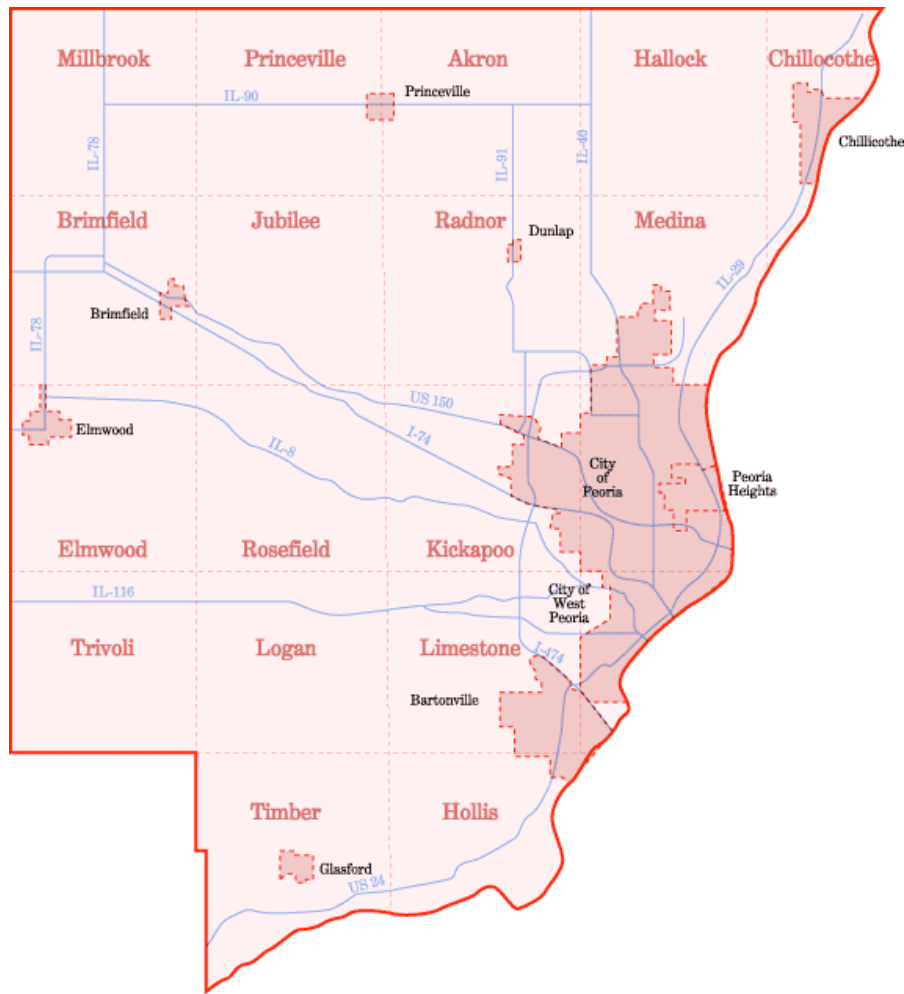

Peoria County, IL

Many operations in Peoria County have moved to a local SMR operated by Ragan Communications. Ragan runs a large EDACS system in concert with Tazewell County that also covers the whole Peoria area. Please see the Tazewell County Profile for more information on this system.

Peoria is contemplating an 800 MHz. trunked system, possibly using the "OpenSky" format.

Sheriff:

158.7300	186.2	Shf	F1	Dispatch, Repeats 153.8000
158.7900	186.2	Shf	F3	Repeats 154.7700
159.2100		Shf		Base/Mobile
154.8750	100.0	Shf		"ISPERN 2" County Mutual Aid net
155.5200	110.9	Shf		Link to State Police
155.5950		Shf		Base/Mobile
155.6700	186.2	Shf		Chillicothe PD
154.7100		Shf		Mobiles
156.0300		Shf		Mobiles
039.5000	000.0	Shf		Old Low band Sheriff Net
039.6600	000.0	Shf		Old Low Band mobiles