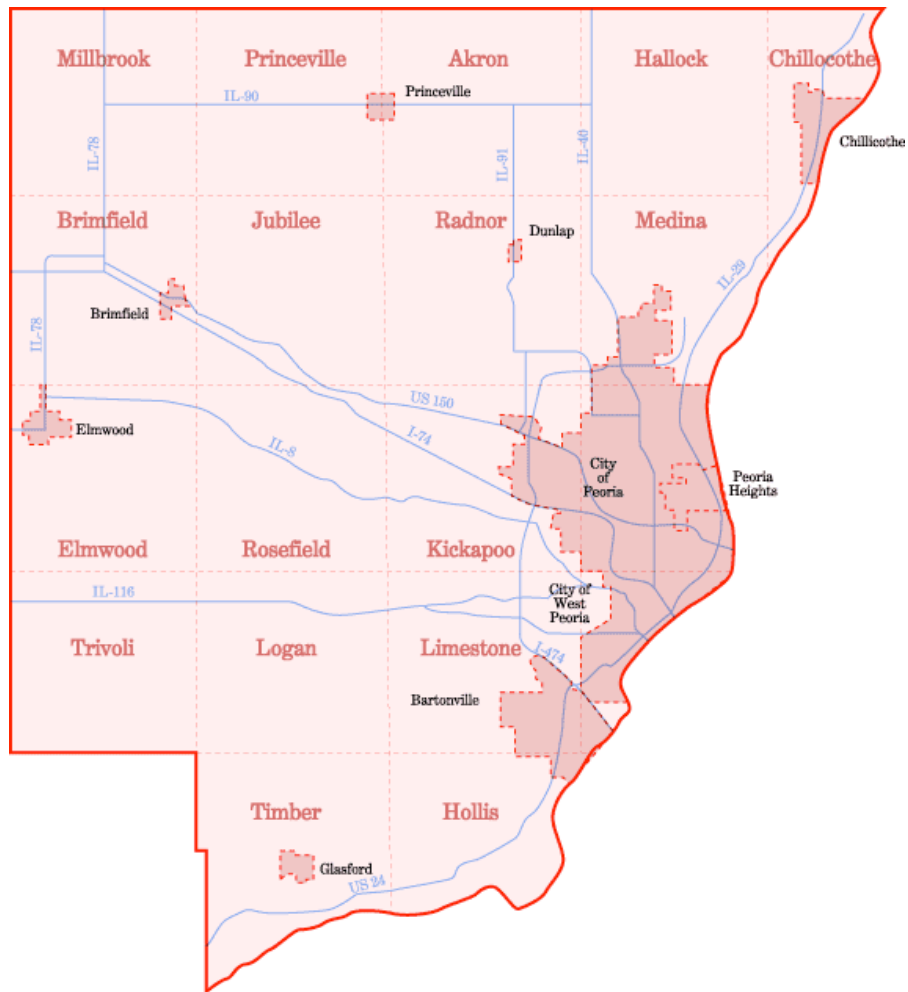

# Peoria County, IL

Many operations in Peoria County have moved to a local SMR operated by Ragan Communications. Ragan runs a large EDACS system in concert with Tazewell County that also covers the whole Peoria area. Please see the Tazewell County Profile for more information on this system.

Peoria is contemplating an 800 MHz. trunked system, possibly using the "OpenSky" format.

**Sheriff:**

158.7300	186.2	Shf	F1	Dispatch, Repeats 153.8000
158.7900	186.2	Shf	F3	Repeats 154.7700
159.2100		Shf		Base/Mobile
154.8750	100.0	Shf		"ISPERN 2" County Mutual Aid net
155.5200	110.9	Shf		Link to State Police
155.5950		Shf		Base/Mobile
155.6700	186.2	Shf		Chillicothe PD
154.7100		Shf		Mobiles
156.0300		Shf		Mobiles
039.5000	000.0	Shf		Old Low band Sheriff Net
039.6600	000.0	Shf		Old Low Band mobiles