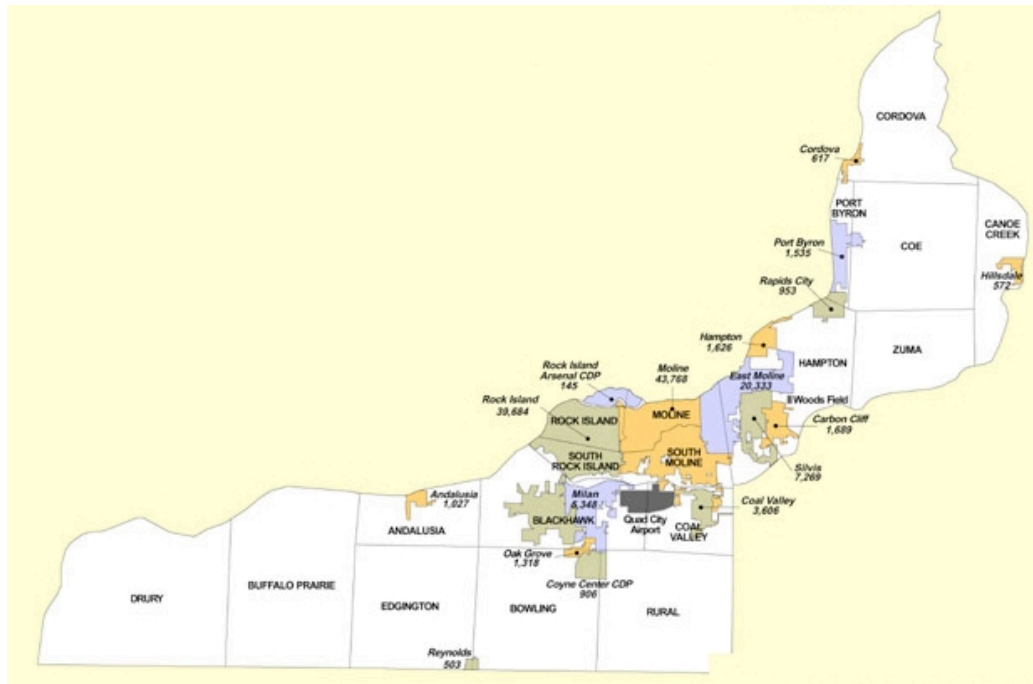

# Rock Island County, IL

### County Operations:

159.1500	192.8	Sheriff	F-1 Dispatch repeats 153.8150
155.7150	192.8	Sheriff	F-2 Secondary
154.9800	192.8	Sheriff	F-3 Local Govt./County Highway Dept./ESDA
460.0500	192.8	Sheriff	extenders and HT to HT Sheriff only
460.0875		Sheriff	County Jail HTs
460.5500	192.8	Sheriff	Sheriff HTs to Rock Island PD TAC-10
460.2500	192.8	Sheriff	Rock Island City PD
460.5250		Sheriff	County Jail

The Sheriff's Police divides the County in three zones for patrol purposes. Zone 1 is the center part of the county east of US67 and south and west of IL92. Zone 2 is north and east of IL92. Zone 3 is west of US67.