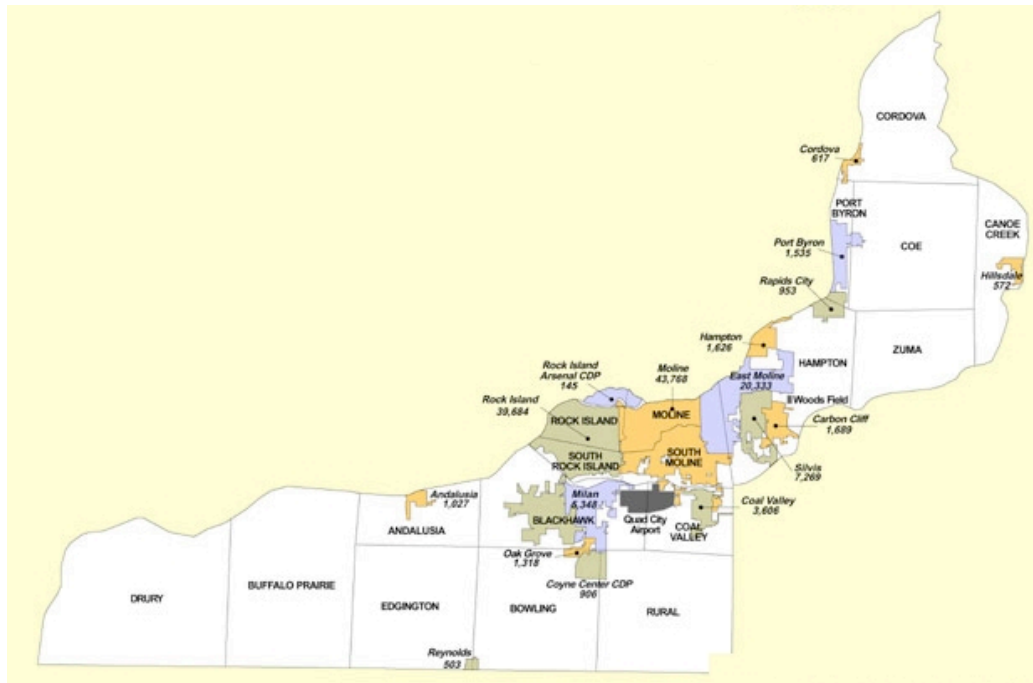

# Rock Island County, IL

**County Operations:**

159.1500	192.8	Sheriff	F-1 Dispatch repeats 153.8150
155.7150	192.8	Sheriff	F-2 Secondary
154.9800	192.8	Sheriff	F-3 Local Govt./County Highway Dept./ESDA
460.0500	192.8	Sheriff	extenders and HT to HT Sheriff only
460.0875		Sheriff	County Jail HTs
460.5500	192.8	Sheriff	Sheriff HTs to Rock Island PD TAC-10
460.2500	192.8	Sheriff	Rock Island City PD
460.5250		Sheriff	County Jail

The Sheriff's Police divides the County in three zones for patrol purposes. Zone 1 is the center part of the county east of US67 and south and west of IL92. Zone 2 is north and east of IL92. Zone 3 is west of US67.