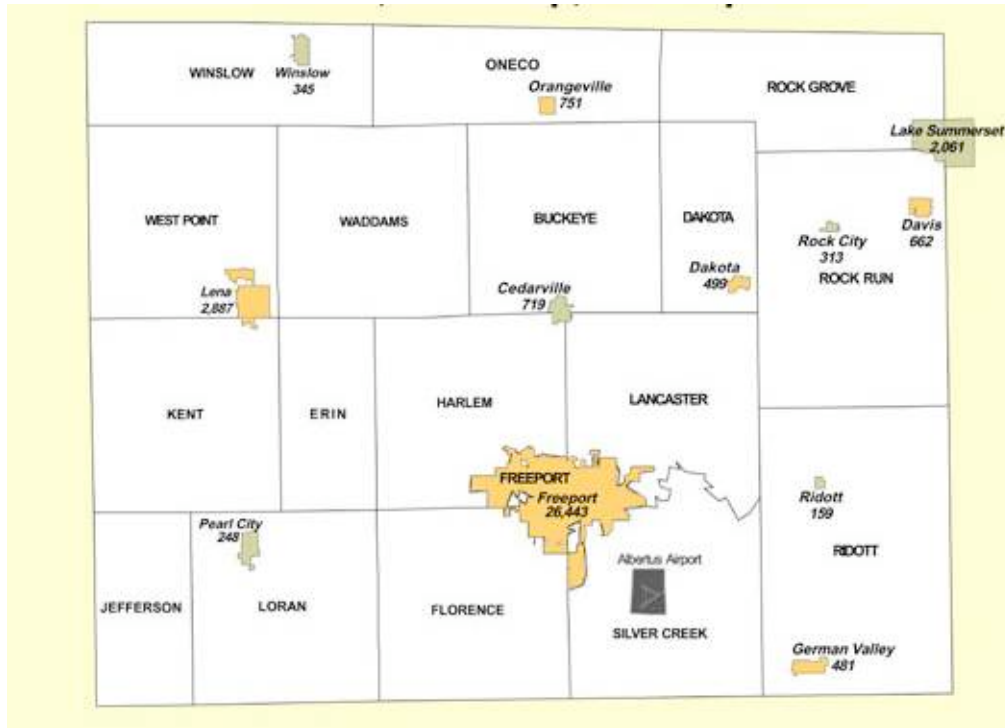

Stephenson County, IL

154.875	131.8	Dispatch, repeats 156.0300	465.3875	123.0	Mobile Extenders
155.640		Alternate, Jail, repeats 153.815	465.3875	94.7	Mobile Extenders
154.710		Mobiles	453.1375		Receiver Link
156.150		Portables	453.1625		Receiver Link
039.500		Old State Sheriff's Net	453.5875		Receiver Link
460.325	Data	MDT's	453.9375		Receiver Link
			453.9875		Receiver Link
154.190	136.5	County Fire Net	464.725		Control Link
046.100	000.0	Old Fire Dispatch net	151.025	118.8	County Highway Department
045.440	103.5	ESDA Unit	854.9625		County Highway Department
464.025		Control Link	155.925		Parks? Repeats 159.2950
158.805		Senior Citizens Center, repeats 155.970			

Township Highway Departments:

Buckeye	151.1300	Loran	151.0250, 151.1300
Dakota	151.1150	Oneco	151.1150
Erin	151.1300	Ridott	151.1150
Florence	151.1150	Rock Grove	151.1150
Freeport		Rock Run	151.0250
Harlem		Silver Creek	151.1150
Jefferson		Waddams	151.1150
Kent		West Point	151.1300
Lancaster	151.1300	Winslow	

Cities and Villages: The County Sheriff patrols the towns in the county except Freeport and Lena.

Cedarville (***Police Patrol by County Sheriff***)

154.1900	123.0	Fire	Cedarville-McConnell FPD
154.2500		Fire	
154.4300		Fire	

Railroads and Airports

Canadian National Railroad

The CN runs the former Illinois Central (Chicago Central) Iowa Sub thru Freeport, operations are on 161.1900 and 160.7550.

Albertus Airport (South of Freeport)
122.8000 Unicom 126.0000 Approach-Departure (Rockford)