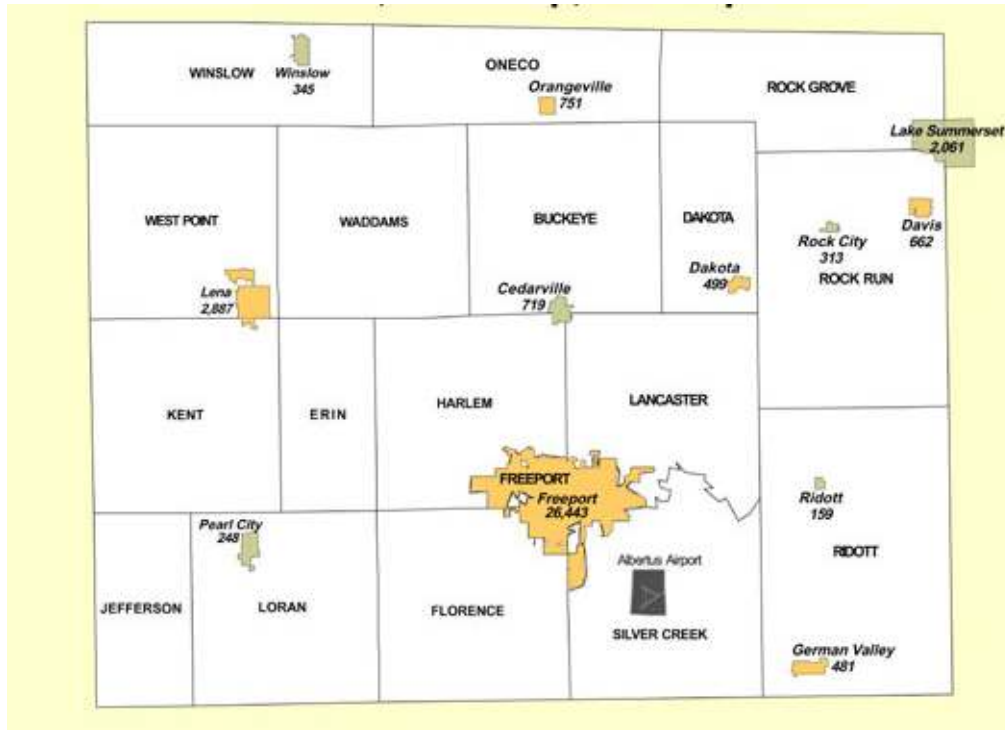

Stephenson County, IL

154.875	131.8	Dispatch, repeats 156.0300	465.3875	123.0	Mobile Extenders
155.640		Alternate, Jail, repeats 153.815	465.3875	94.7	Mobile Extenders
154.740		Sheriff, repeats 158.880	453.1375		Receiver Link
154.710		Mobiles	453.1625		Receiver Link
156.150		Portables	453.5875		Receiver Link
039.500		Old State Sheriff's Net	453.9375		Receiver Link
460.325	Data	MDT's	453.9875		Receiver Link
			770.89375		Mobile Extenders to StarCom21 (Repeats 800.89375)
154.190	136.5	County Fire Net	464.725		Control Link
046.100	000.0	Old Fire Dispatch net	151.025	118.8	County Highway Department
045.440	103.5	ESDA Unit	854.9625		County Highway Department
464.025		Control Link	155.925		Parks? Repeats 159.2950
158.805		Senior Citizens Center, repeats 155.970			

Stephenson County and Freeport PD's are scheduled to switch to the StarCom21 system in April 2010. Expect to see the VHF channels simulcast for several months during the transition. See the Starcom21 Profile for details.

Township Highway Departments:

Buckeye	151.1300	Loran	151.0250, 151.1300
Dakota	151.1150	Oneco	151.1150
Erin	151.1300	Ridott	151.1150
Florence	151.1150	Rock Grove	151.1150
Freeport		Rock Run	151.0250
Harlem		Silver Creek	151.1150
Jefferson		Waddams	151.1150
Kent		West Point	151.1300
Lancaster	151.1300	Winslow	

Railroads and Airports

Canadian National Railroad

The CN runs the former Illinois Central (Chicago Central) Iowa Sub thru Freeport, operations are on 161.1900 and 160.7550.

Albertus Airport (South of Freeport)