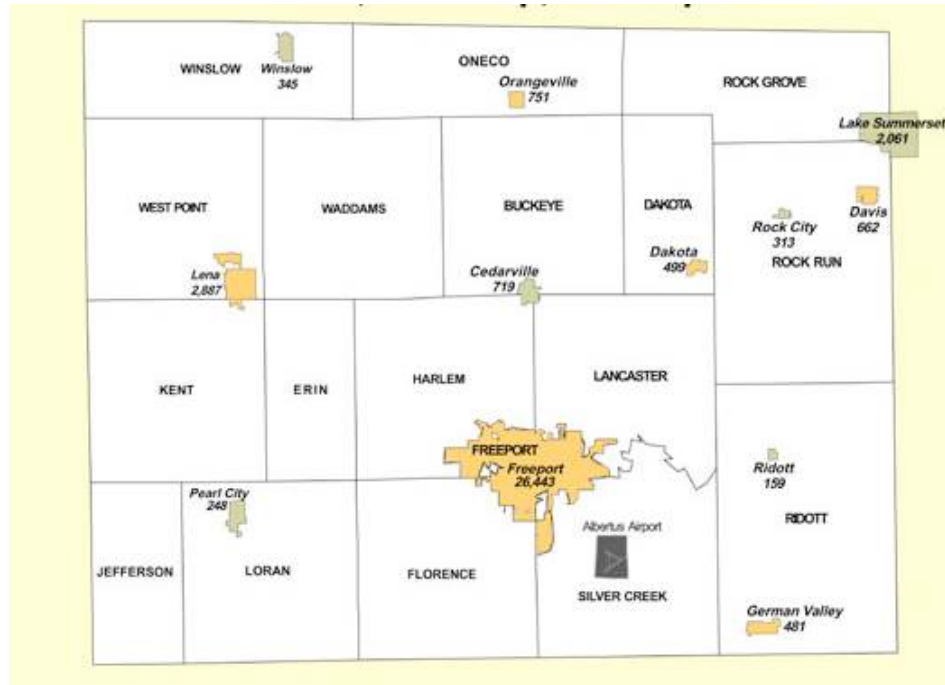

# Stephenson County, IL

154.875	131.8	Dispatch, repeats	156.0300	465.3875	123.0	Mobile Extenders
155.640	131.8	Alternate, Jail, repeats	153.815	465.3875	94.7	Mobile Extenders
154.740		Sheriff, Reserves, rpts	158.880	453.1375		Receiver Link
154.710	156.7	F8 Car to Car		453.1625		Receiver Link
156.150		Portables		453.5875		Receiver Link
158.910	94.8	Court Ops		453.9375		Receiver Link
039.500		Old State Sheriff's Net		453.9875		Receiver Link
460.325	Data	MDT's		770.89375		Mobile Extenders to StarCom21 (Repeats 800.89375)
154.190	136.5	County Fire Net		464.725		Control Link
046.100	000.0	Old Fire Dispatch net		464.025		Control Link
045.440	103.5	ESDA Unit		469.025		Control Link
158.805		Senior Cit. Ctr, rpts	155.970	469.725		Control Link
151.025	118.8	County Highway Department		155.925	131.8	Parks? Repeats 159.2950
854.9625		County Highway Department				

Stephenson County and Freeport PD's switched to the StarCom21 system in April 2010. Expect to see the VHF channels simulcast occasionally. See the Starcom21 Profile for details.

**Township Highway Departments:**

Buckeye	151.1300	Kent		Rock Run	151.0250
Dakota	151.1150	Lancaster	151.1300	Silver Creek	151.1150
Erin	151.1300	Loran	151.0250,	Waddams	151.1150
Florence	151.1150		151.1300	West Point	151.1300
Freeport		Oneco	151.1150	Winslow	
Harlem		Ridott	151.1150		
Jefferson		Rock Grove	151.1150		

**Railroads and Airports**

**Canadian National Railroad**

The CN runs the former Illinois Central (Chicago Central) Iowa Sub thru Freeport, operations are on 161.1900 and 160.7550.

**Albertus Airport** (South of Freeport)