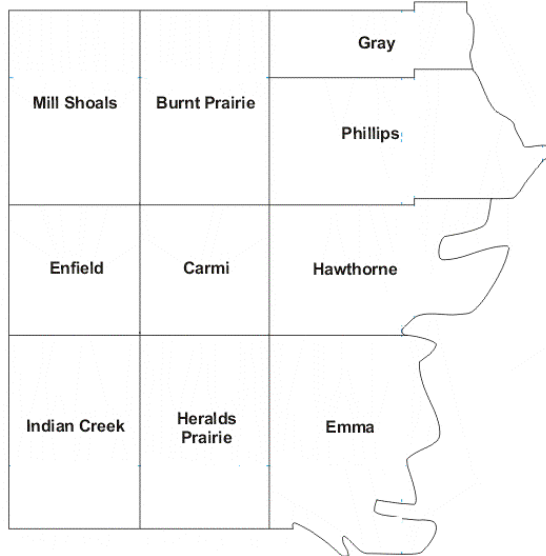

White County IL

County Operations:

155.550 88.5 County Police Net
Repeats 156.0900
39.5000 000.0 Old State Sheriff Net
151.115 Highway Dept,
Repeats 156.0450
155.805 ESDA Operations
159.000 Co. Fire/EMS Net,
Repeats 156.0150
154.430 Old County Fire Net
159.1950 Township Highways

Township Highway Departments:

Burnt Prairie Hawthorne
Carmi Heralds Prairie
Emma Indian Grove
Enfield Mill Shoals
Gray Phillips

Cities and Villages:

(All police and Fire on County Nets.)

Carmi

(Carmi PD Carmi FD)

155.0250 000.0 EMA Carmi ESDA Unit
158.7750 LG Carmi City Operations
122.8000 AM Air Carmi Airport, Unicom/CTAF

Crossville

(Crossville PD Crossville FD)

154.2500 Fire Crossville FD, Local Alternate
154.1000 LG Crossville Village Operations

Enfield

(White Co SO Enfield FPD)

154.0250 LG Enfield Village Operations

Grayville

(Grayville PD Little Wabash FPD)

154.9650 Police Grayville PD, Repeats 153.9350
158.7750 LG Grayville City Operations
155.2200 EMS Grayville EMS
453.4375 LG Water Telemetry, also 458.4375
155.6850 School CSD 1 school buses

Norris City

(Norris City PD Norris City FPD)

154.0700 Fire Norris City FPD, S. IL Net
155.1600 EMS Norris City EMS
154.0850 LG Norris City village operations

Burnt Prairie

(White Co SO Little Wabash FPD)

Maunie

(White Co SO Carmi FD)

Mill Shoals

(White Co SO Mill Shoals FPD)

Phillipstown

(White Co SO Little Wabash FPD)

Springerton

(White Co SO Little Wabash FPD)

Evansville Western runs a former CSX line from Evansville IN to Okawville IL using 160.8150 for Road operations and 161.0550 for Yard and Switching.