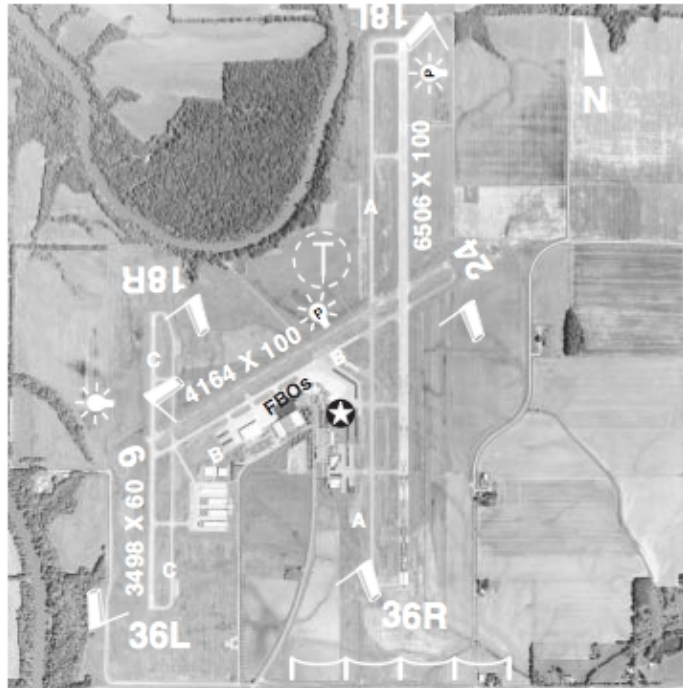

John A. Logan Community College

154.8450	Police	College PD, Repeats 158.9250
457.2000	Misc	College Operations
457.2500	Misc	College Operations
457.2750	Misc	College Operations
457.4500	Misc	College Operations
457.6750	Misc	College Operations

Williamson County Airport (Marion)

126.9000	Tower / CTAF
121.7000	Ground Control
122.9500	Unicom
119.6750	AWOS
453.9875	AWOS Link
127.7000	Approach
155.9400	Airport Authority

Owned and operated by the
Williamson County Airport
Authority.

Canadian National Railroad runs N-S thru Marion and Johnston City using 161.1900 (Road 1) and has another line thru the east edge of the county using 160.9200 (Road 2).

Union Pacific Railroad runs thru Hurst, using 160.410 for Road operations.

Crab Orchard & Egyptian Railroad runs at Marion, using 160.3500.

Change Log:

Date	Initials	Items/Page	Nr of changed items:
03-01-12	rc		Johnson City PD