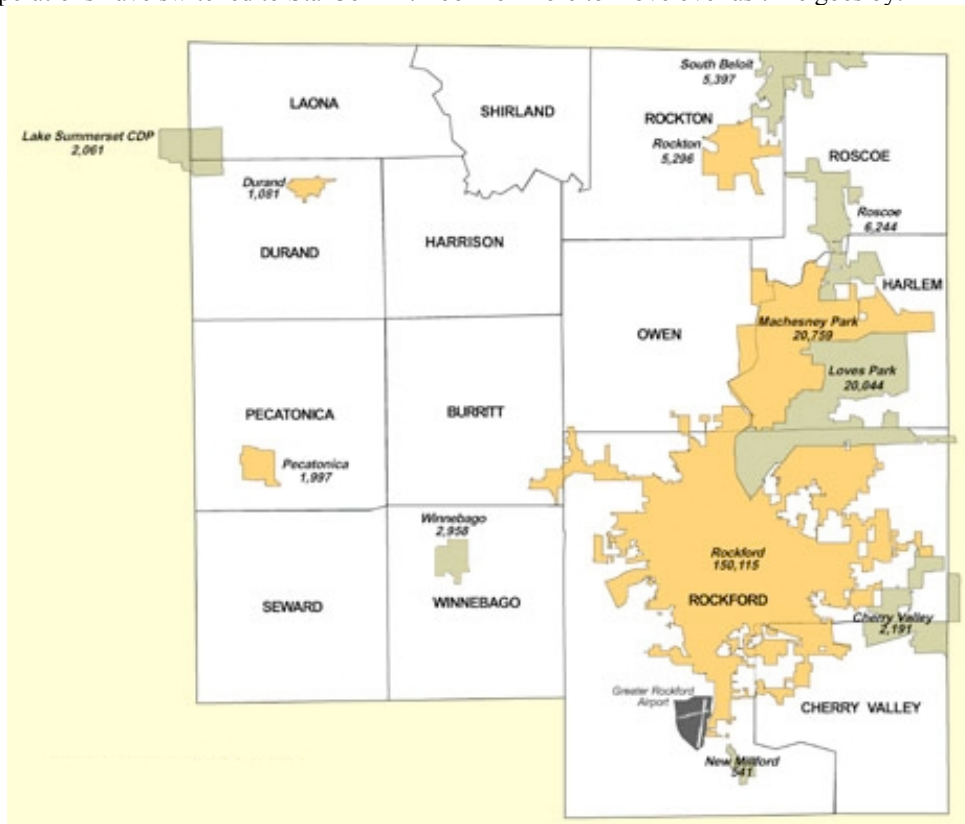

Winnebago County, IL

The Winnebago County/ Rockford 9-1-1 Center is the primary PSAP for the entire county, and handles Police, Fire and EMS dispatch for much of the county. In addition to the Sheriff's Police and Rockford PD, the city police departments for Cherry Valley and Durand are also dispatched here. Machesney Park is patrolled by a special unit of the Sheriff's Police, dispatched from the County 9-1-1 Center. Fire Departments dispatched by the 9-1-1 Center include Rockford and many outlying departments.

Many operations have switched to StarCom21. Look for more to move over as time goes by.

Township Highway Departments:

Burritt 151.010
Cherry Valley 151.130
Durand 151.010
Harlem 151.010, 151.130
Harrison
Laona
Owen
Pecatonica

Rockford 159.195 103.5,
repeats 156.075,
453.275, 167.9
Rockton
Roscoe 151.010 151.130
Seward 156.105
Shirland
Winnebago