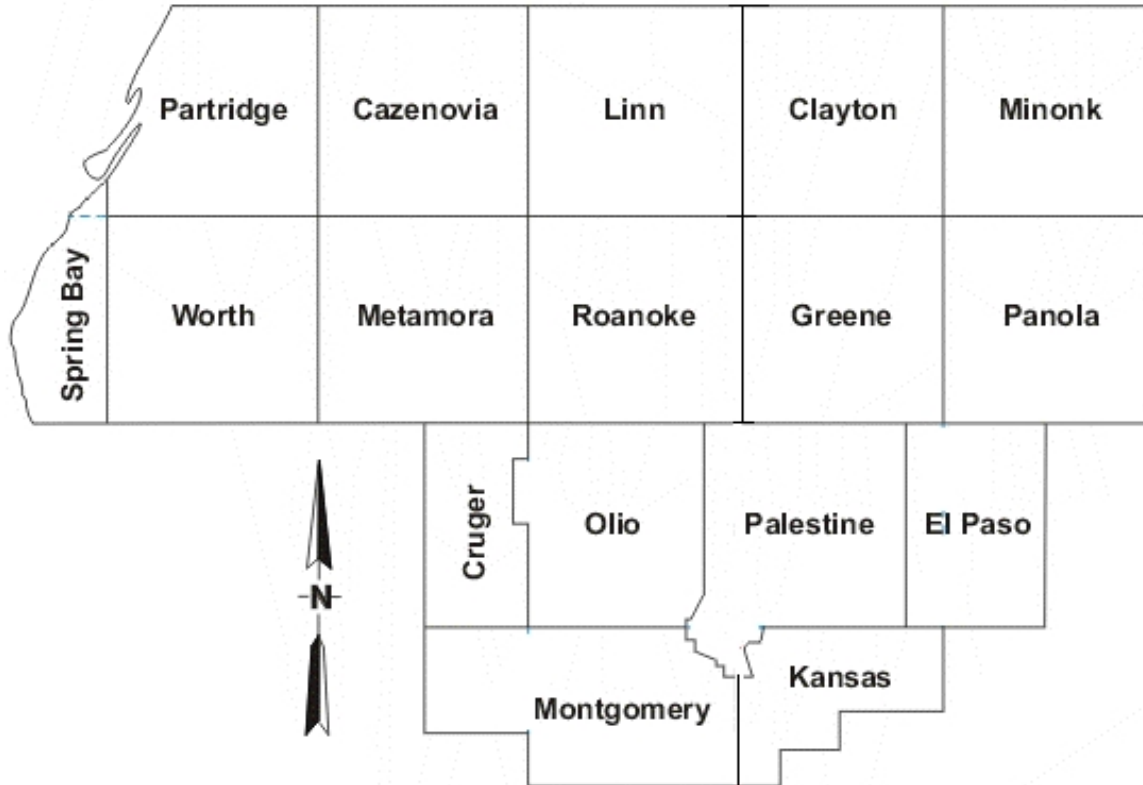

# Woodford County, IL

“WoodCom 911” handles 9-1-1 answering in Woodford County as well as dispatch for the Sheriff’s Department and local police and fire departments

453.5500	100.0	Shf	Dispatch Repeater (F2 Car to Car on Simplex) “WF” Units
159.1500		Shf	Mobile Extenders
460.4750		Shf	Jail Operations
155.1450	203.5	Shf	Alternate (“F4”)
039.5000	000.0	Shf	Old Low Band statewide net
039.6600	000.0	Shf	Old Low Band mobiles
039.8800	000.0	Shf	Old Low Band dispatch
156.1200	114.8	Hwy	County & Townships Highway Departments, Repeats 159.000 Also used by ESDA Weather Spotters
039.9000	000.0	EMA	Old Low Band EMA and Local Government channel
045.4000	103.5	EMA	State EMA Net
045.4400	103.5	EMA	State EMA Net
045.5600		EMA	State EMA Net
155.0250	000.0	EMA	ESMARN, Statewide EMA Channel
155.8800	114.8	EMA	County & Local EMA Network
155.0550	000.0	EMA	IREACH

Most communities and Townships in Woodford County have active EMA units for weather spotting and other emergency services. EMA Operations are on below listed frequencies countywide. Many of the communities hold individual licenses for these frequencies, they are not listed separately.

**Township Highway Departments (Most use the County 156.120 repeater)**

Cazenovia	Linn	Panola
Clayton	Metamora	Partridge
Cruger	Minonk	Roanoke 156.1200 (114.8)
El Paso	Montgomery	Spring Bay
Greene	Olio	Worth 156.1200 (114.8)
Kansas	Palestine	

The **Toledo, Peoria and Western** runs thru El Paso and Eureka, using 161.400 for Road operations.

The **Norfolk Southern** former Conrail line from Bloomington to Peoria thru Congerville and Goodfield uses 160.8000 for Road operations.