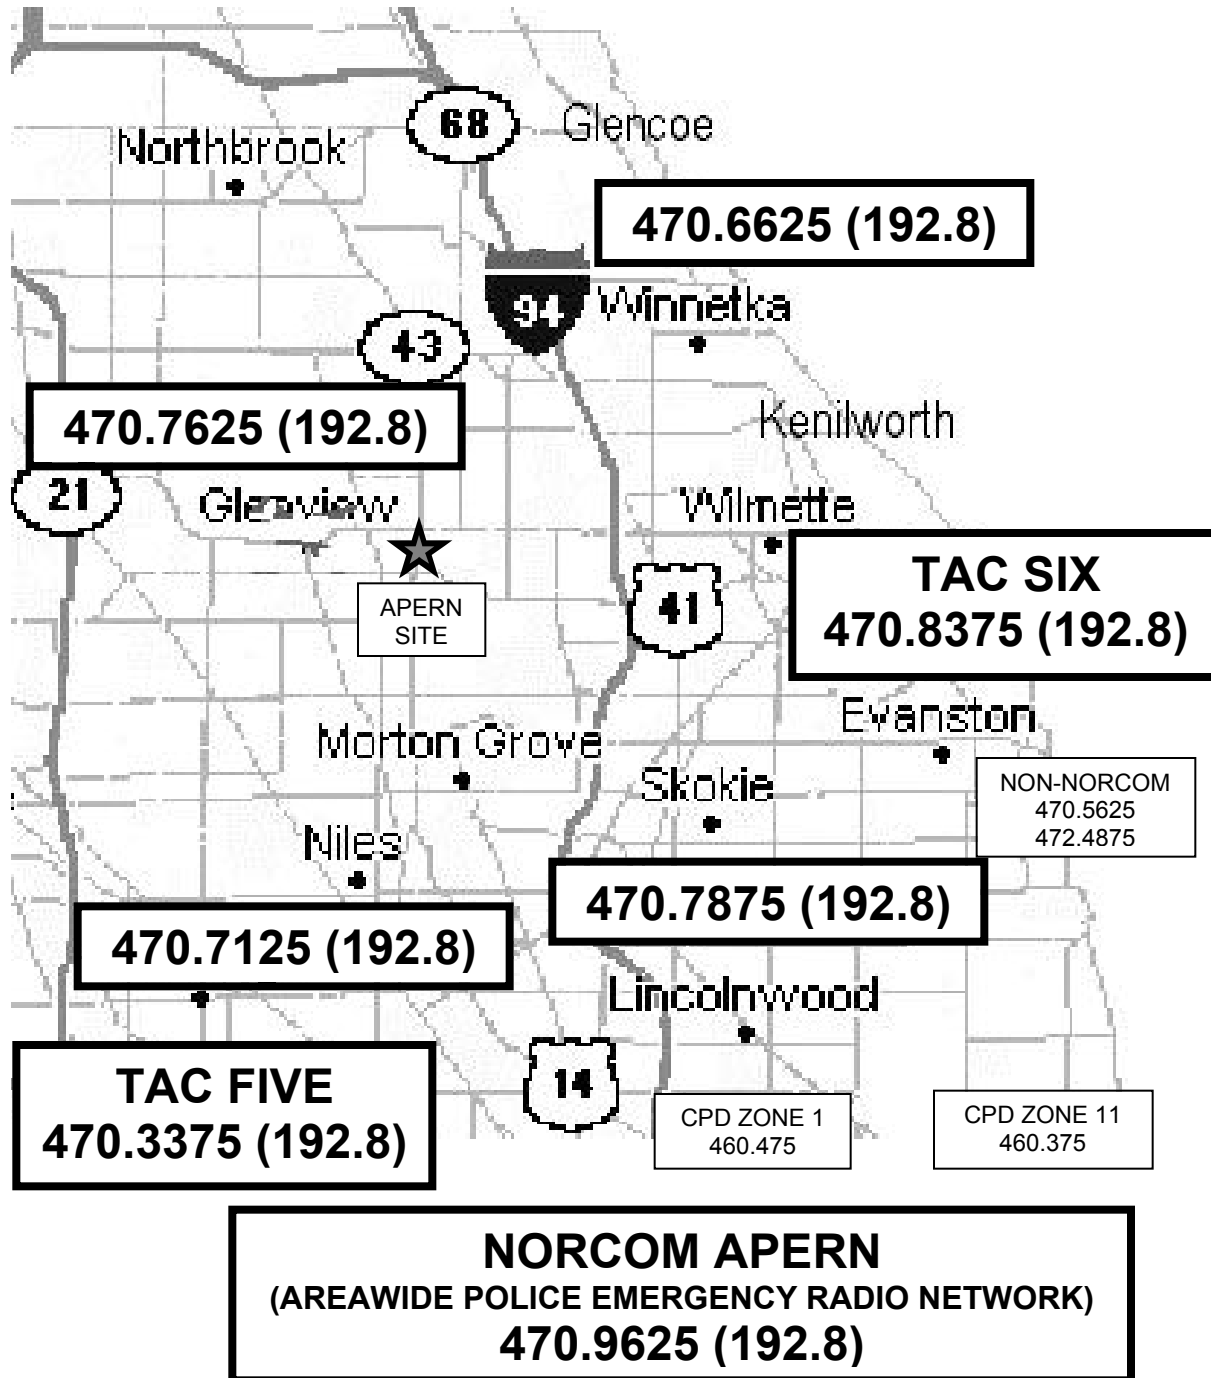

# THE NORCOM POLICE COMMUNICATIONS NETWORK

NET 21	470.7875	<u>SKOKIE</u> (250-399) & <u>LINCOLNWOOD</u> (200-249)
NET 22	470.7125	<u>NILES</u> (100'S) & <u>MORTON GROVE</u> (776-899) (VIA <u>DESPLAINES/PARK RIDGE</u> )
NET 24A	470.7625	<u>NORTHBROOK</u> (000-099 + CAD NUMBERS) & <u>GLENVIEW</u> (900'S)
NET 24B	470.6625	<u>WINNETKA</u> , (400-449), <u>WILMETTE</u> (500'S) , <u>NORTHFIELD</u> 450-499), <u>KENILWORTH</u> (600-649), <u>GLENCOE</u> (650-699)

FIRE FREQUENCIES: RED CENTER- 159.660 154.445 154.355 FIRECOM - 159.795  
 NORTHSHORE - 151.010 EVANSTON - 154.160  
 MABAS - 154.265, FIREGROUNDS - 153.830 154.295